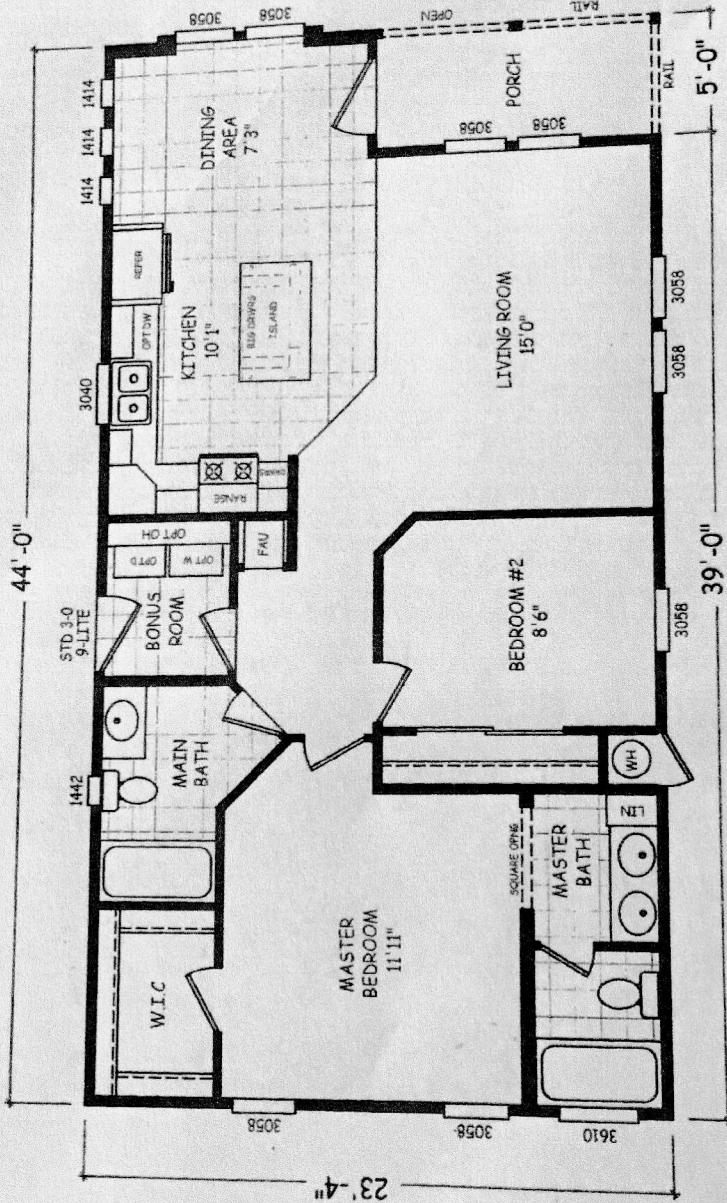

2018 CAVO TAOS #195

Taos

Westview Series **CAVO HOMES**

Factory Select Homes

2 Bedroom, 2 Bath
Approx. 1,027 Sq. Ft.

Last Update: 8-2-17

I authorize Factory Select Homes to build my house, per this plan.
Helen Bussan
 Customer Signature/Date 9/4/17