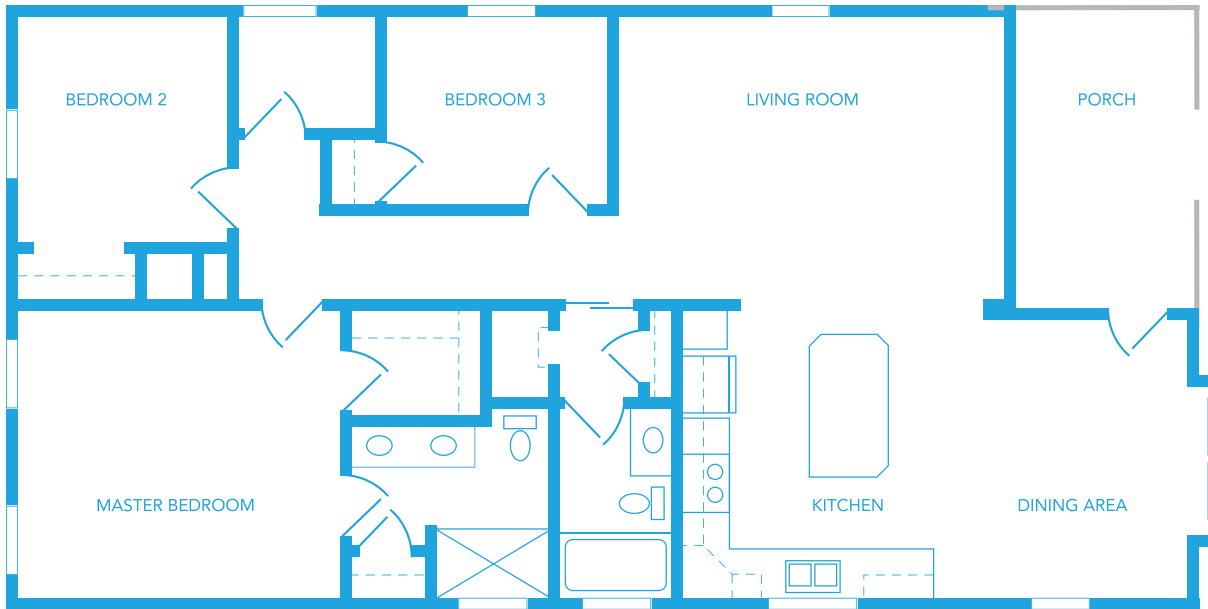

# Coastal

(( 1,248 Square Feet  
(( Central Air

(( 3 Bedrooms  
(( 2 Bathrooms

## Model Highlights

- Open concept
- Modern finishes
- Covered porch
- Walk-in closet

### Silver

- Vinyl Flooring in Living Areas
- Drywall in Living Areas
- Black or White Appliances
- 8' Flat Ceilings
- Standard Deck