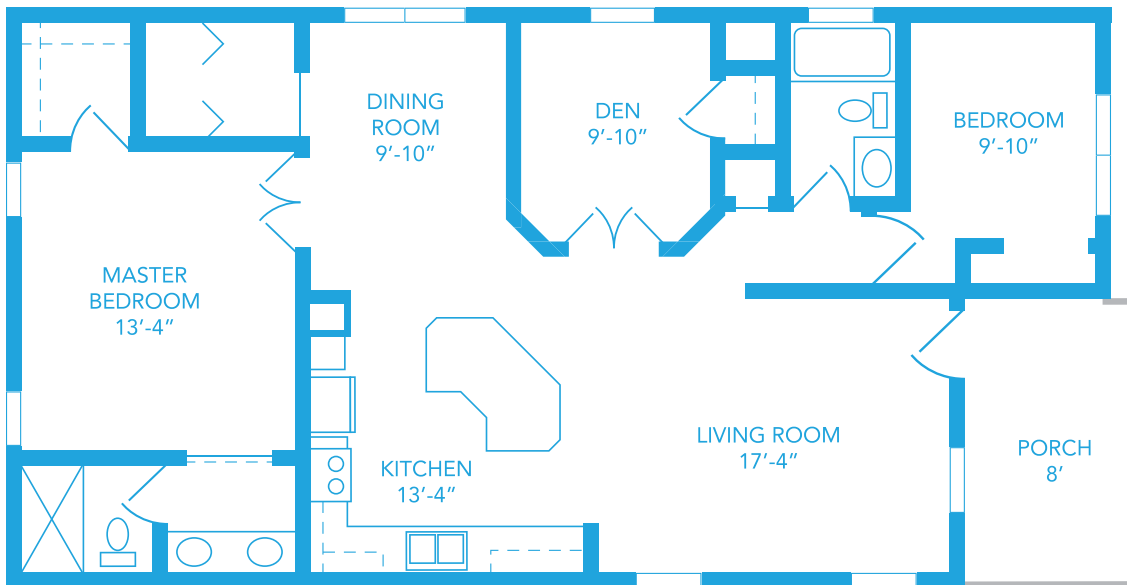

## Bayside

(( 1,222 Square Feet  
(( Central Air

(( 2 Bedrooms  
(( 2 Bathrooms

### Model Highlights

- Open concept
- Modern finishes
- Covered porch
- Walk-in closet

### Silver

- Vinyl Flooring in Living Areas
- Drywall in Living Areas
- Black or White Appliances
- 8' Flat Ceilings
- Standard Deck

Platinum Series Rendering - home features will vary by model series