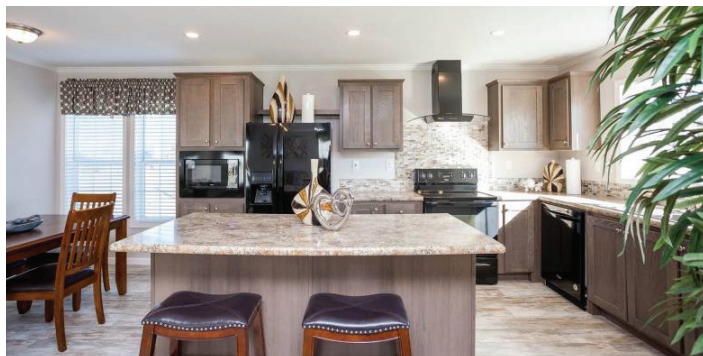

Getaway

((1,352 Square Feet
((Central Air

((3 Bedrooms
((2 Bathrooms

Model Highlights

- Open concept
- Modern finishes
- Covered porch
- Walk-in closet

Platinum

- Premium Flooring
- Drywall Throughout
- Premium Built-in Stainless-Steel Appliances
- 6' Extra Wide Entry Steps
- Low Maintenance Trex Decking

Gold

- Premium Flooring in Living Areas
- Drywall Throughout
- Stainless-Steel or Black Appliances
- 9' Flat Ceilings
- Low Maintenance Trex Decking

Silver

- Vinyl Flooring in Living Areas
- Drywall in Living Areas
- Black or White Appliances
- 8' Flat Ceilings
- Standard Deck