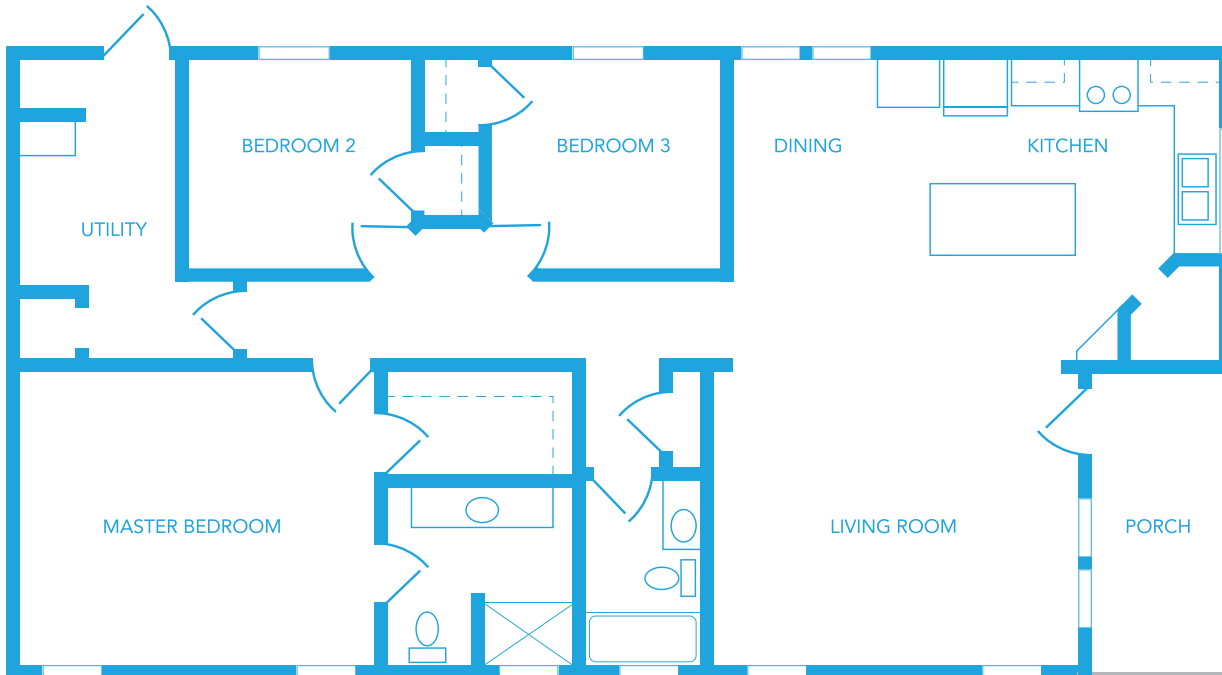

Getaway

((1,352 Square Feet
((Central Air

((3 Bedrooms
((2 Bathrooms

Model Highlights

- Open concept
- Modern finishes
- Covered porch
- Walk-in closet

Platinum

- Premium Flooring
- Drywall Throughout
- Premium Built-in Stainless-Steel Appliances
- 6' Extra Wide Entry Steps
- Low Maintenance Trex Decking

Gold

- Premium Flooring in Living Areas
- Drywall Throughout
- Stainless-Steel or Black Appliances
- 9' Flat Ceilings
- Low Maintenance Trex Decking

Silver

- Vinyl Flooring in Living Areas
- Drywall in Living Areas
- Black or White Appliances
- 8' Flat Ceilings
- Standard Deck