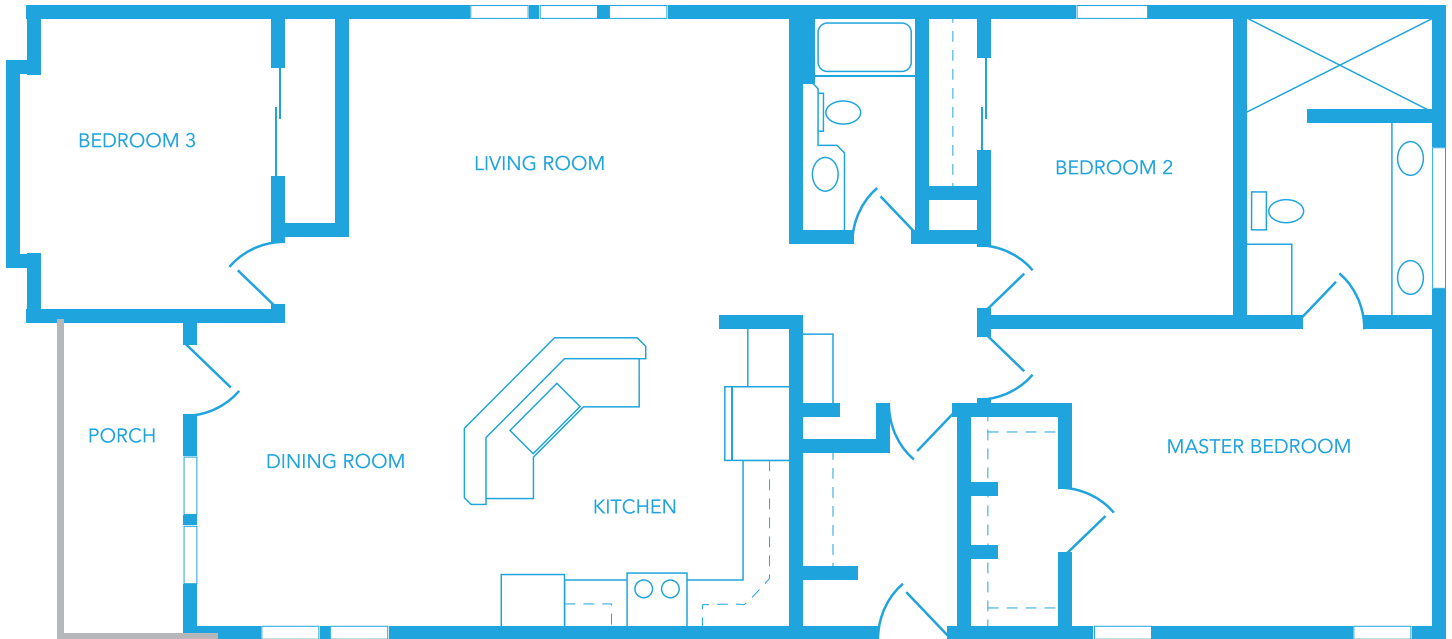

Holiday

((1,378 Square Feet
((Central Air

((3 Bedrooms
((2 Bathrooms

Model Highlights

- Open concept
- Modern finishes
- Covered porch
- Walk-in closet

Platinum

- Premium Flooring
- Drywall Throughout
- Premium Built-in Stainless-Steel Appliances
- 6' Extra Wide Entry Steps
- Low Maintenance Trex Decking

Gold

- Premium Flooring in Living Areas
- Drywall Throughout
- Stainless-Steel or Black Appliances
- 9' Flat Ceilings
- Low Maintenance Trex Decking

Silver

- Vinyl Flooring in Living Areas
- Drywall in Living Areas
- Black or White Appliances
- 8' Flat Ceilings
- Standard Deck