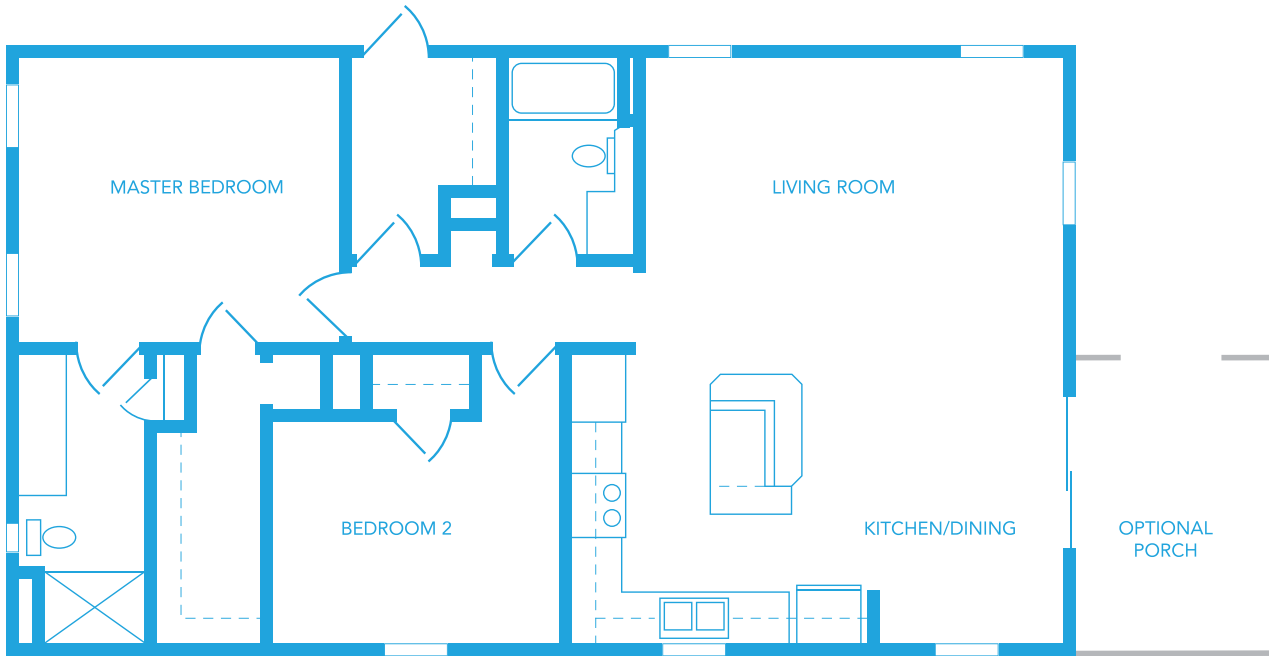

Escape – B

((1,121 Square Feet
((Central Air

((2 Bedrooms
((2 Bathrooms

Model Highlights

- Open concept
- Modern finishes
- Covered porch
- Walk-in closet

Platinum

- Premium Flooring
- Drywall Throughout
- Premium Built-in Stainless-Steel Appliances
- 6' Extra Wide Entry Steps
- Low Maintenance Trex Decking

Gold

- Premium Flooring in Living Areas
- Drywall Throughout
- Stainless-Steel or Black Appliances
- 9' Flat Ceilings
- Low Maintenance Trex Decking

Silver

- Vinyl Flooring in Living Areas
- Drywall in Living Areas
- Black or White Appliances
- 8' Flat Ceilings
- Standard Deck