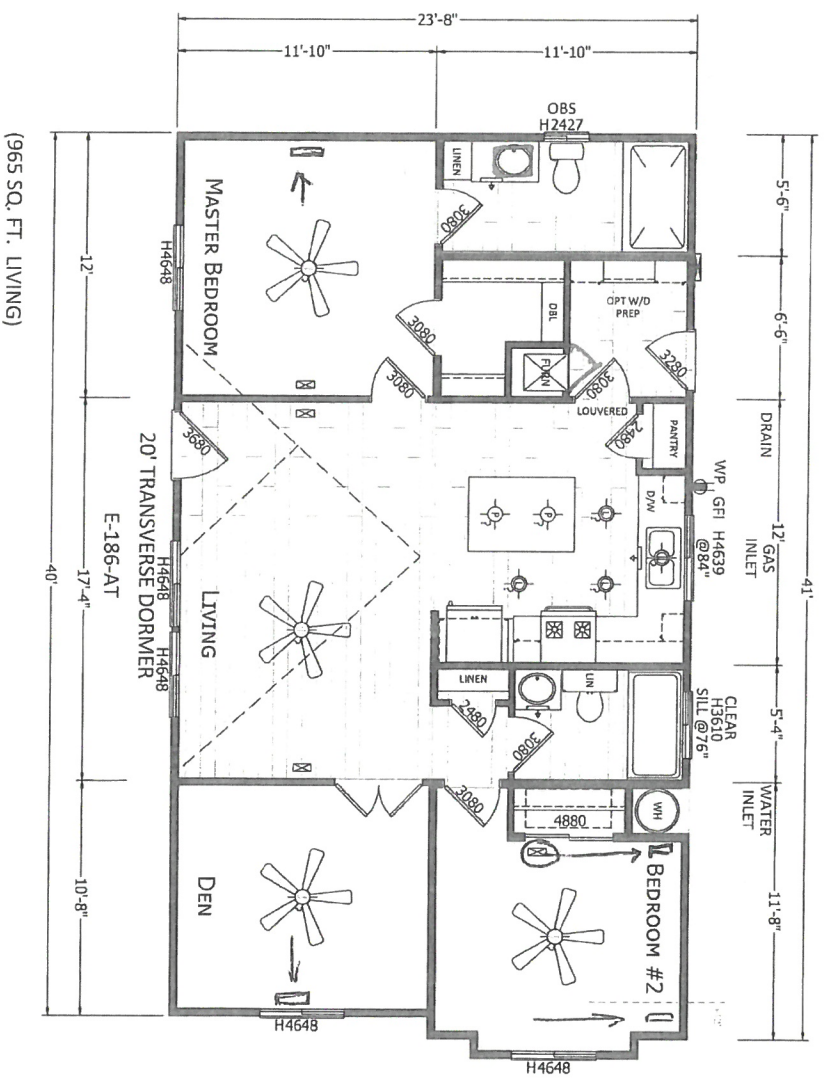

Fluimale # 5

4:12 PITCH
DBL Dormer
8' Cathedral
WWT

ROOM DIMENSIONS MAY CHANGE
PER CONSTRUCTION PRINTS
ALL WINDOWS @ 82" UNLESS
NOTED OTHERWISE

1/8" = 1'-0"

5-STAR - VENTURA LOT MODEL

		499 W ESPERANDE AVE SAN JACINTO, CA 92583	
DRAWN BY: TEM DATE: 09-17-19	PROJECT: AC K610CT 4024 - 2BD - 2BA	TITLE: LITERATURE FLOOR PLAN	REF NO: 19-328H
<small>PROFESSIONAL AND CONFIDENTIAL. THESE DIMENSIONS AND SPECIFICATIONS ARE ORIGINAL. REPRODUCE OR TRANSMIT IN ANY FORM WITHOUT THE WRITTEN CONSENT OF SKYLINE. © 2019 SKYLINE. ALL RIGHTS RESERVED.</small>			