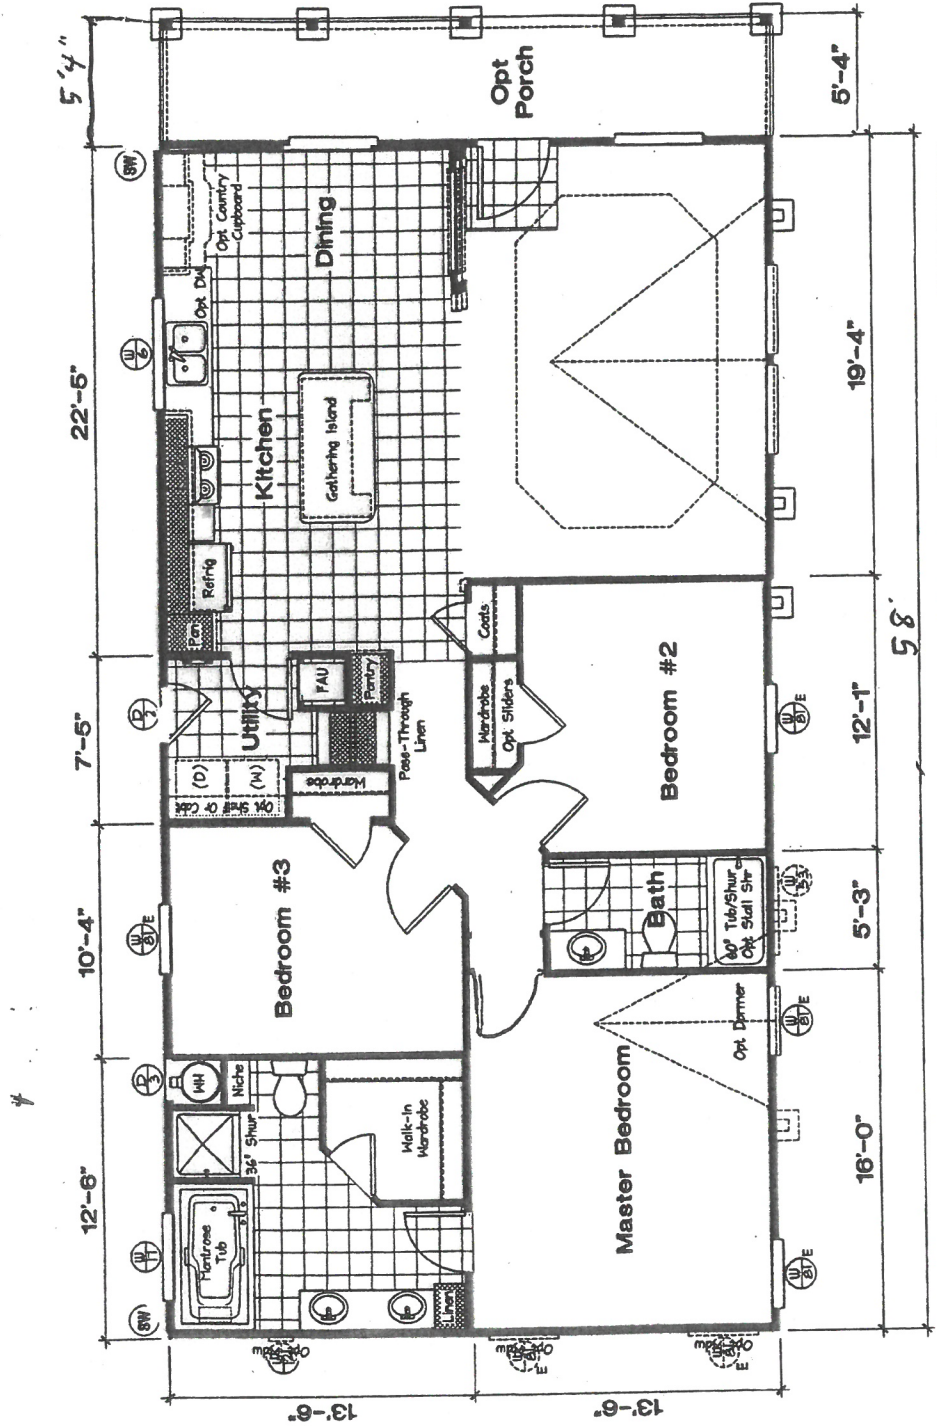

STARTER

Lot Model #1

Golden West Limited Edition - GLE528F

3 Bedroom, 2 Bath - 1,422 Sq. Ft.