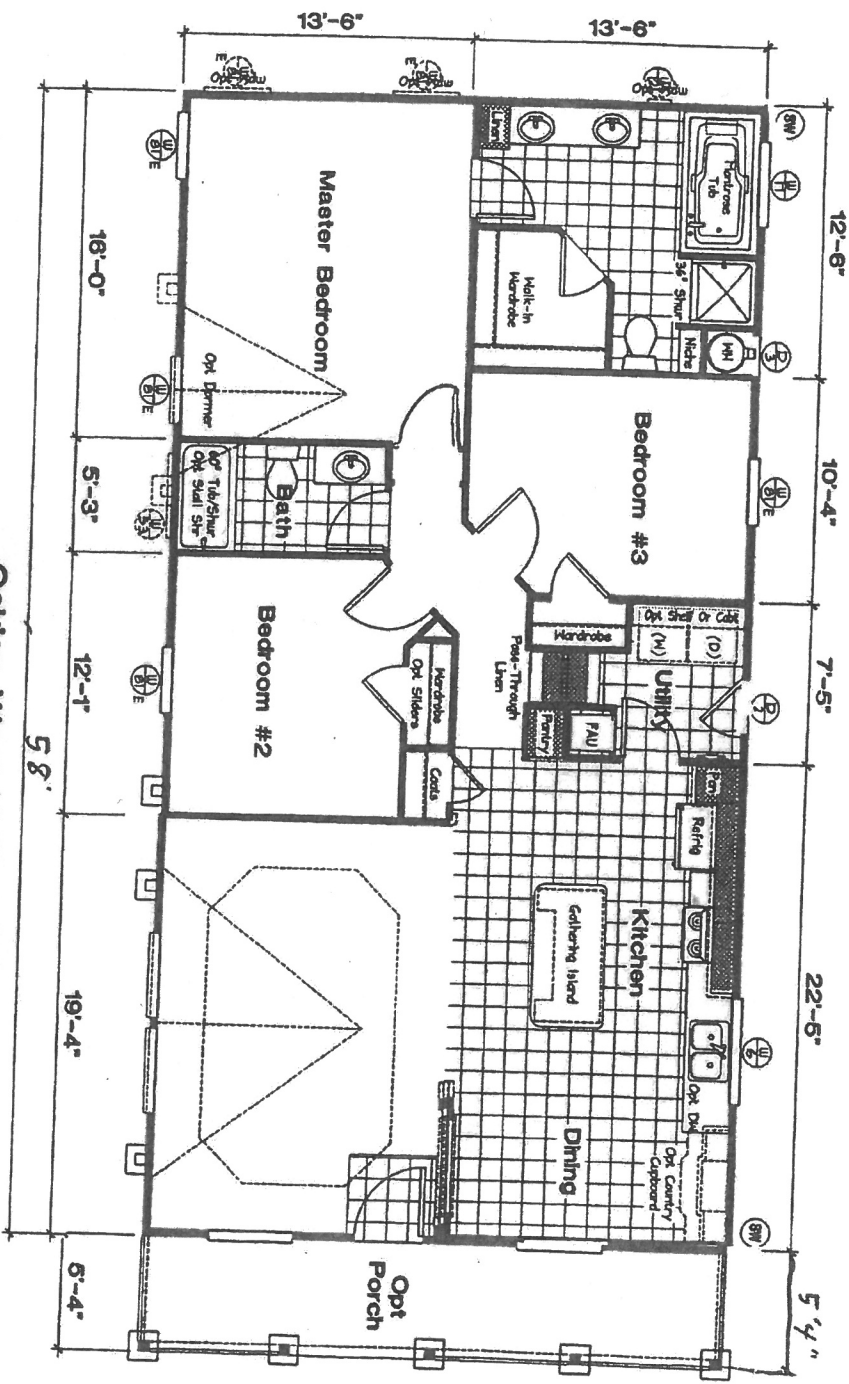

ILLMORE
#3

3

Golden West Limited Edition - GLE528F
3 Bedroom, 2 Bath - 1422 Sq. Ft.