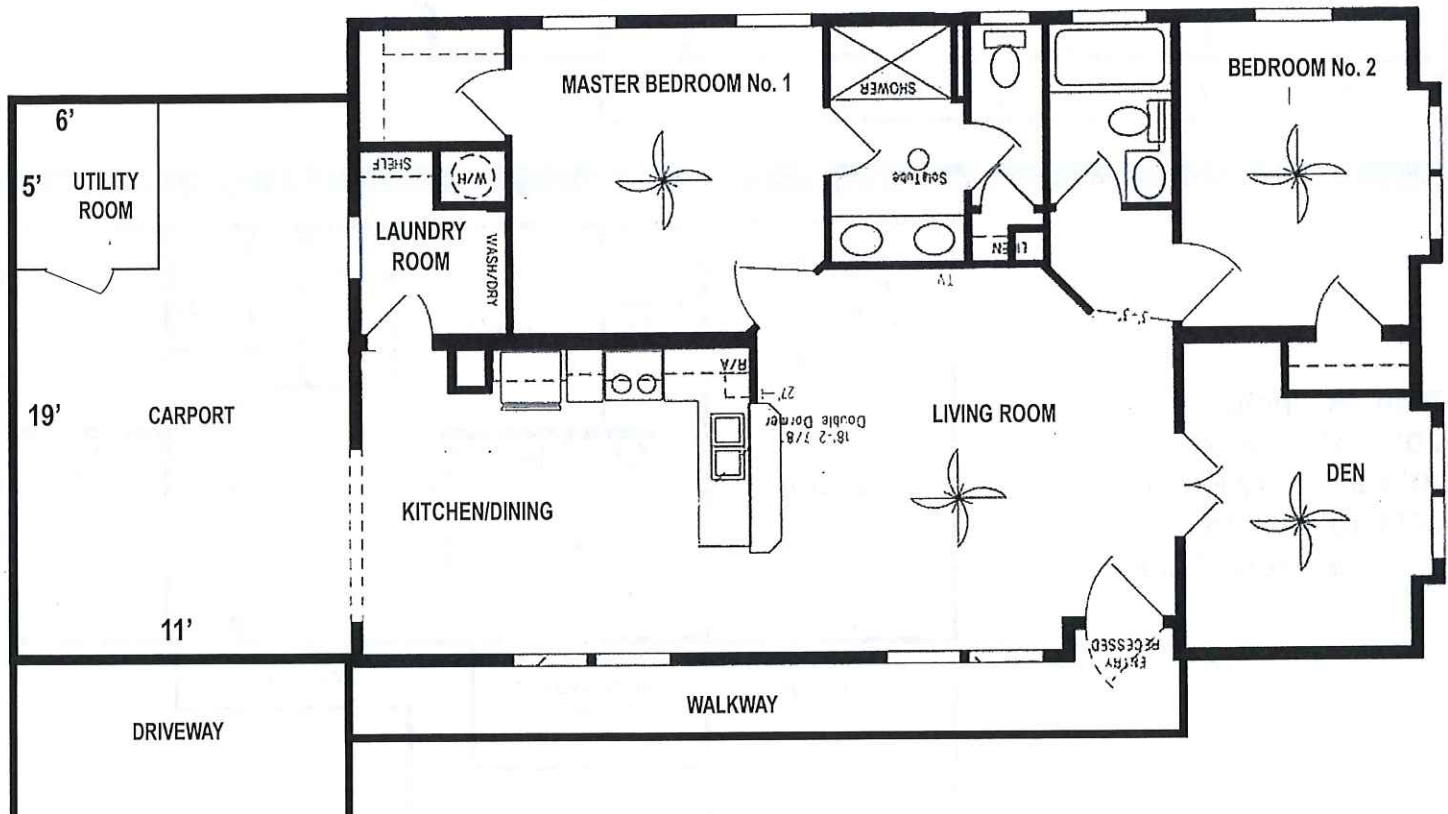

The Pine

AT THE PRESERVE

Base Price - \$126,352.00

Two (2) Bedroom, Two (2) Bath
1179 Sq. Ft

Options Shown in this Model:

10' Sunroom & Covered Porch	\$9,390	Alternate Master Bath	\$450
Trex Decking	1,380	Guest Bath Ceramic Walls	750
Garbage Disposal	150	Shaw Laminate Flooring	6,320
Upgrade Appliance Package	1,000	Solar Tube	400
Angle Wall L/R	300	Box Bays	600
Wellesley Front Door	600	Extra Exterior Receptacles (2)	160
Cornice Boards - All Windows	725	Wire & Support Fans	225
Upgrade Kitchen Faucet	145	Ceiling Fans - 3 extra	420
Master Bath Ceramic Walls	750	Porch Exterior Fan	250
Clear Shower Door	135		

Total - \$150,502.00

Optional Exterior Packages

Plan "A" includes:
 20' x 14' Carport
 8' x 7' Utility Room

Plan "B" includes:
 20' x 14' Carport
 10' x 9' Utility Room
 20' x 10' Raised
 Screened Lanai

Plan "C" includes:
 20' x 20' Carport
 12' x 12' Utility Room
 20' x 7' Covered Patio
 20' x 10' Raised
 Screened Lanai