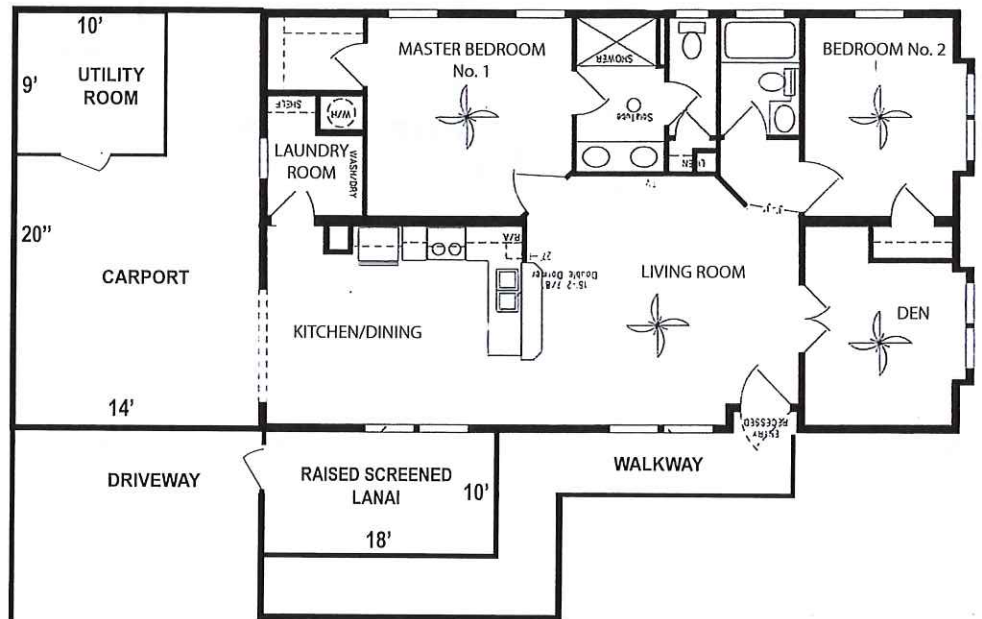

The Pine

AT THE PRESERVE

Base Price - \$126,352.00

Two (2) Bedroom, Two (2) Bath
1179 Sq. Ft

Options Shown in this Model:

10' Sunroom & Covered Porch	\$9,390	Alternate Master Bath	\$450
Trex Decking	1,380	Guest Bath Ceramic Walls	750
Garbage Disposal	150	Shaw Laminate Flooring	6,320
Upgrade Appliance Package	1,000	Solar Tube	400
Angle Wall L/R	300	Box Bays	600
Wellesley Front Door	600	Extra Exterior Receptacles (2)	160
Cornice Boards - All Windows	725	Wire & Support Fans	225
Upgrade Kitchen Faucet	145	Ceiling Fans - 3 extra	420
Master Bath Ceramic Walls	750	Porch Exterior Fan	250
Clear Shower Door	135		

Total - \$150,502.00

Optional Exterior Packages

Plan "A" includes:
 20' x 14' Carport
 8' x 7' Utility Room

Plan "B" includes:
 20' x 14' Carport
 10' x 9' Utility Room
 20' x 10' Raised
 Screened Lanai

Plan "C" includes:
 20' x 20' Carport
 12' x 12' Utility Room
 20' x 7' Covered Patio
 20' x 10' Raised
 Screened Lanai