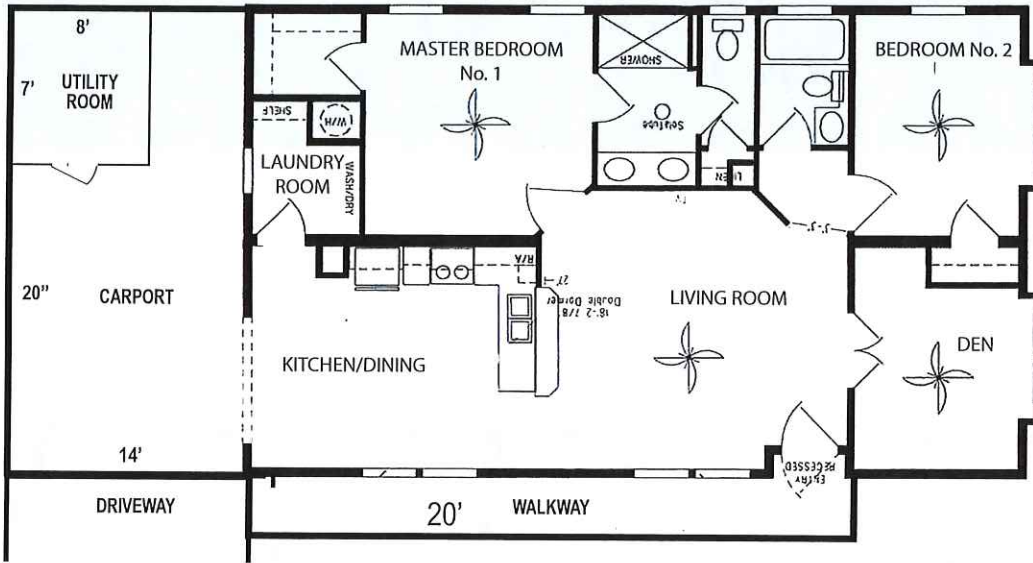

The Pine

AT THE PRESERVE

Base Price - \$126,352.00

Two (2) Bedroom, Two (2) Bath
1179 Sq. Ft

Options Shown in this Model:

10' Sunroom & Covered Porch	\$9,390	Alternate Master Bath	\$450
Trex Decking	1,380	Guest Bath Ceramic Walls	750
Garbage Disposal	150	Shaw Laminate Flooring	6,320
Upgrade Appliance Package	1,000	Solar Tube	400
Angle Wall L/R	300	Box Bays	600
Wellesley Front Door	600	Extra Exterior Receptacles (2)	160
Cornice Boards - All Windows	725	Wire & Support Fans	225
Upgrade Kitchen Faucet	145	Ceiling Fans - 3 extra	420
Master Bath Ceramic Walls	750	Porch Exterior Fan	250
Clear Shower Door	135		

Total - \$150,502.00

Optional Exterior Packages

Plan "A" includes:
 20' x 14' Carport
 8' x 7' Utility Room

Plan "B" includes:
 20' x 14' Carport
 10' x 9' Utility Room
 20' x 10' Raised
 Screened Lanai

Plan "C" includes:
 20' x 20' Carport
 12' x 12' Utility Room
 20' x 7' Covered Patio
 20' x 10' Raised
 Screened Lanai