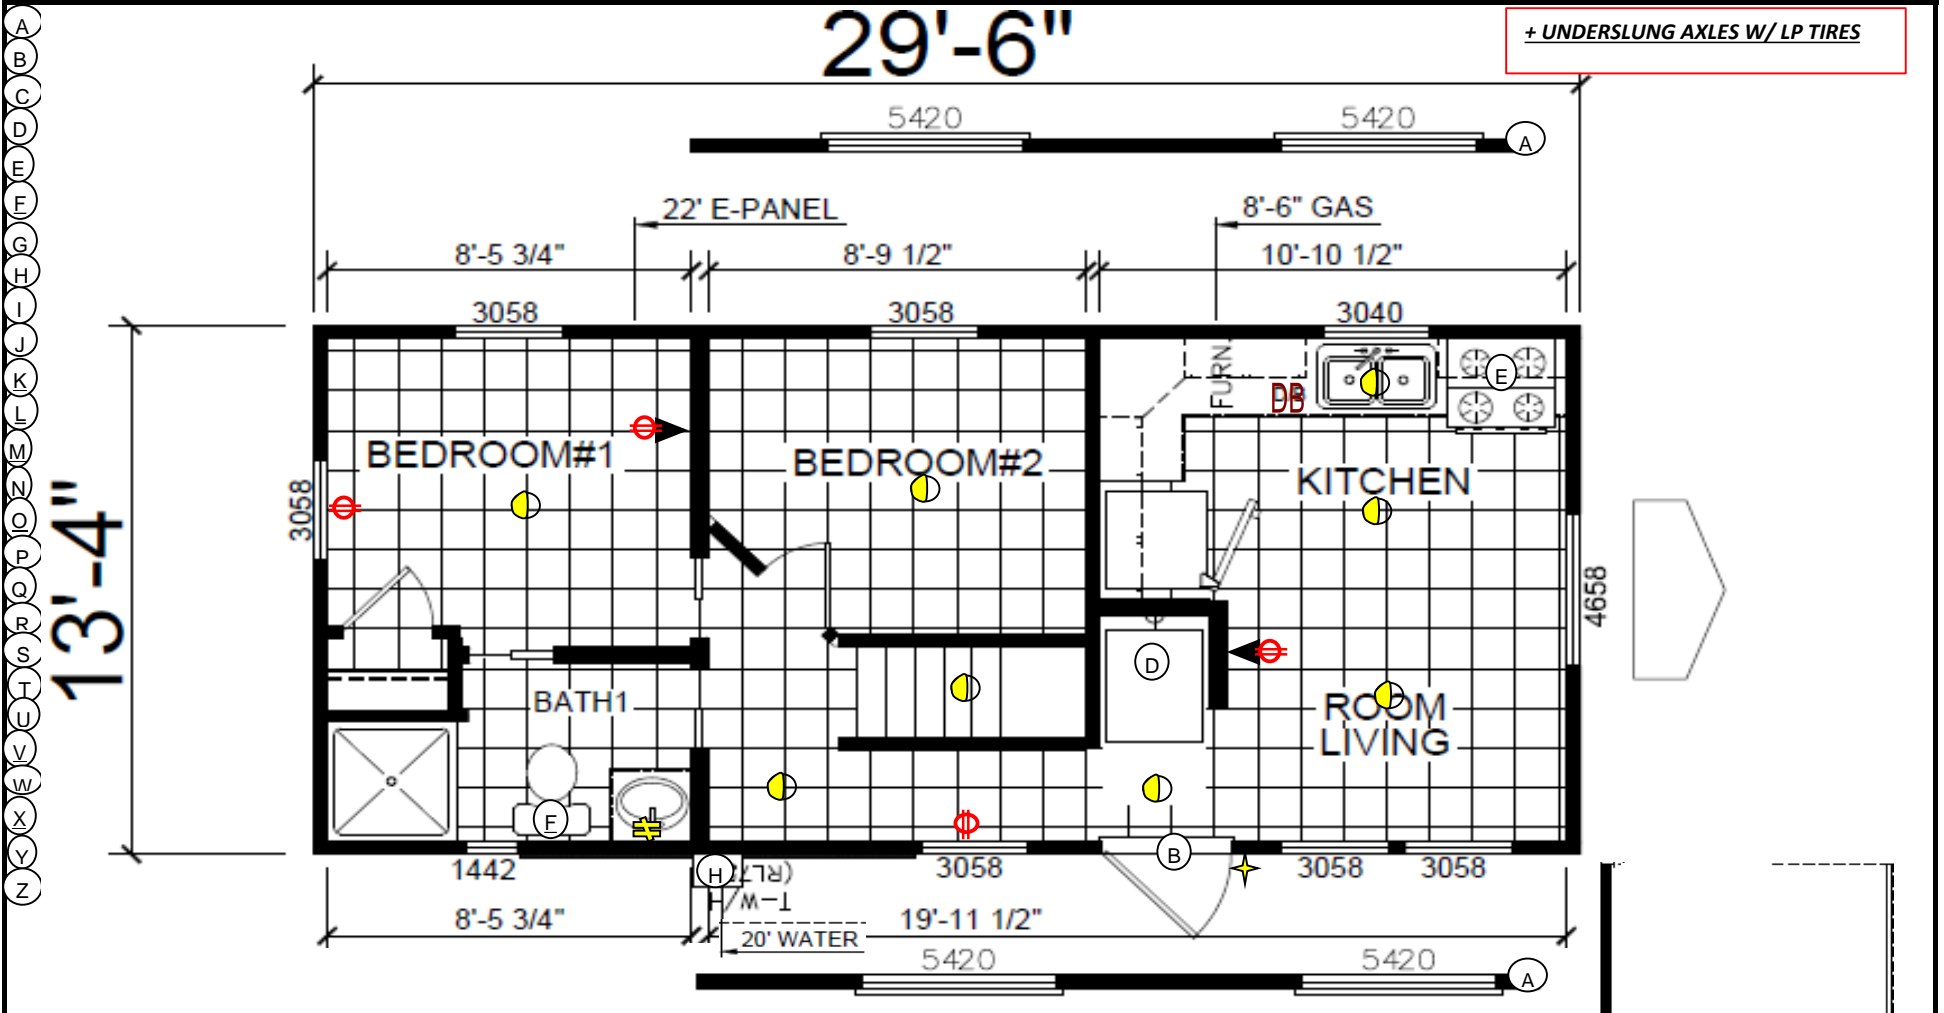

+ UNDERSLUNG AXLES W/ LP TIRES

- |   |   |
|---|---|
| <p><b>A</b> EXTEND LOFT RAFTERS. STOP 1' SHORT OF HITCH END WALL</p> <p><b>B</b> OUTSWING 36" 9 LITE COTTAGE</p> <p><b>C</b> DLX PORCH LIGHT</p> <p><b>D</b> GAS STACKABLE WASHER &amp; DRYER</p> | <p><b>E</b> GAS RANGE W/ HOOD VENT ABOVE. VENT THRU SIDEWALL</p> <p><b>F</b> MEDICINE CABINET</p> <p><b>G</b> DLX LIGHT OVER MIRROR</p> |
|---|---|