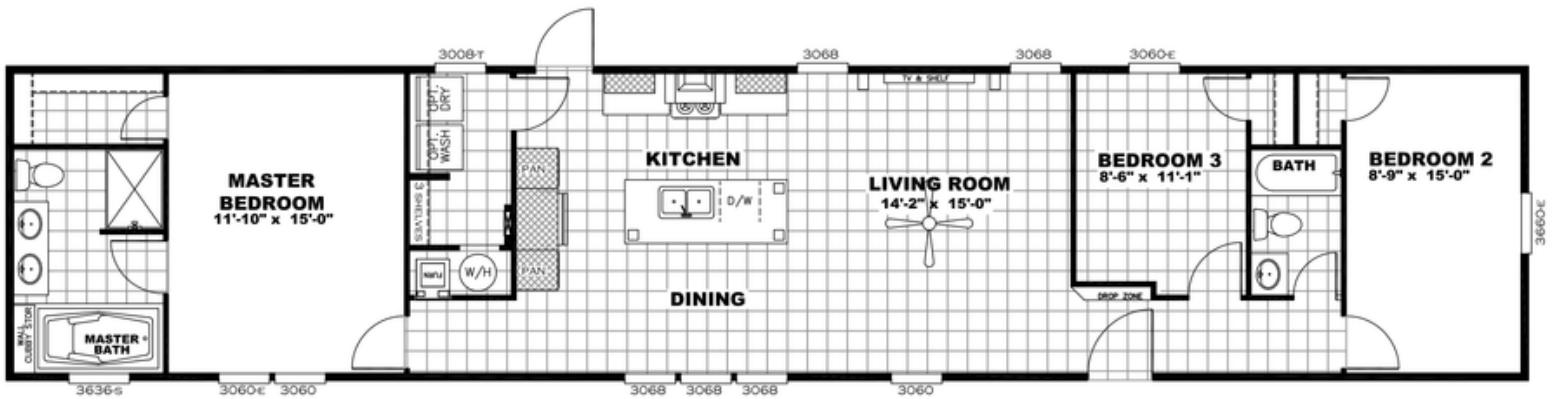

**1216 sq ft | 3 beds | 2 baths**

Individual home models may vary from the floor plan and standard specifications. Floor plans specification may change at any time without prior notice. Please consult with our Home Specialist for specific model changes.

## STANDARD FEATURES

- Large Kitchen Island
- Luxury Enclosed Tub
- Double Sinks w/ Vanity
- Full-size Shower
- Walk-in Closet
- Upgrade Appliance Package