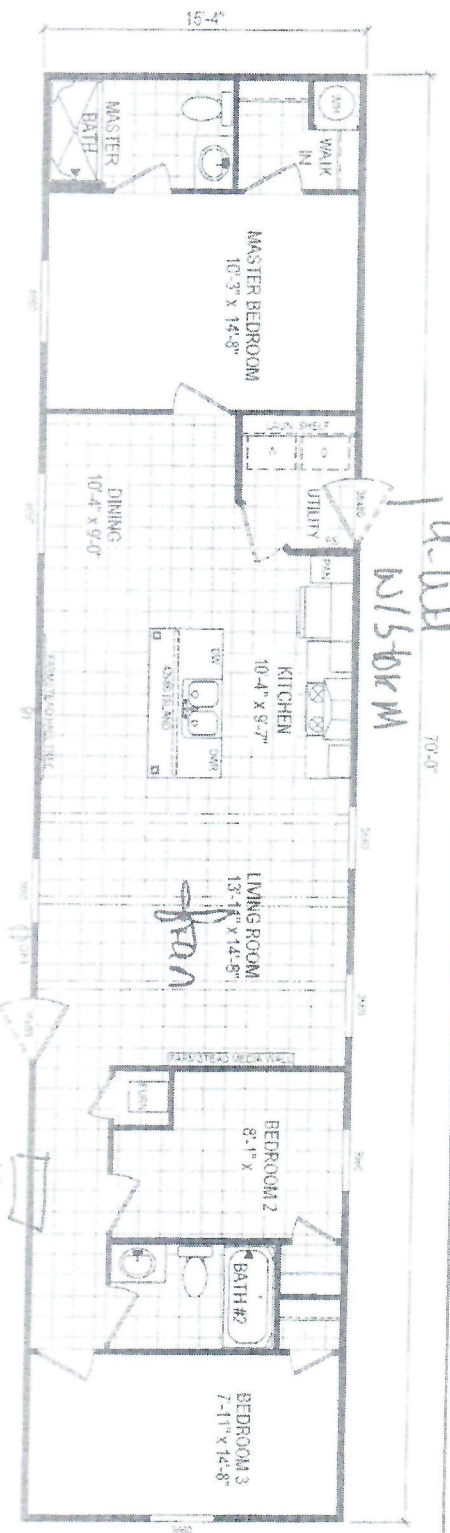

American Farmstead
 Model 7016-501
 1073 Square Feet - 3 Bed / 2 Bath

CLAYTON IWAKARUSA
 THE CLAYTON GROUP
 10000 W. 10TH AVENUE, SUITE 100
 DENVER, CO 80231

AMERICAN FARMSTEAD
 FLOOR PLAN

4/2010 UPDATE TO 2010 PRODUCT SPECS
 1/2011 UPDATE TO CARRIER FURNACE
 1/2012 UPDATE TO 2010 PRODUCT SPECS

CLAYTON IWAKARUSA
 1/2011 UPDATE TO 2010 PRODUCT SPECS
 SW501