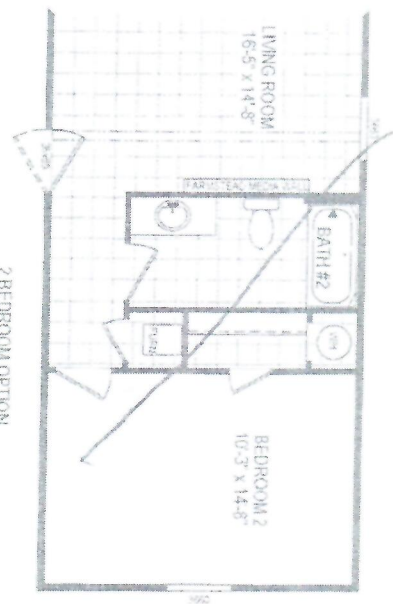

American Farmstead
 Model 7016-501
 1073 Square Feet - 3 Bed / 2 Bath

CLAYTON IWAKARUSA
 THE CLAYTON GROUP
 10000 W. 10TH AVENUE, SUITE 100
 DENVER, CO 80231

AMERICAN FARMSTEAD
 FLOOR PLAN

4/2010 UPDATE TO 2010 PRODUCT SPECS
 1/2011 UPDATE TO CARRIER FURNACE
 1/2012 UPDATE TO 2010 PRODUCT SPECS

CLAYTON IWAKARUSA
 1/2011 UPDATE TO 2010 PRODUCT SPECS
 SW501