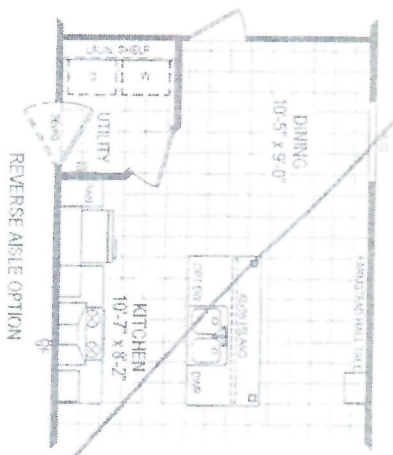

American Farmstead
 Model 7016-501
 1073 Square Feet - 3 Bed / 2 Bath

CLAYTON IWAKARUSA
 THE CLAYTON GROUP
 10000 W. 10TH AVENUE, SUITE 100
 DENVER, CO 80231

AMERICAN FARMSTEAD
 FLOOR PLAN

4/2010 UPDATE TO 2010 PRODUCT SPECS
 1/2011 UPDATE TO CARRIER FURNACE
 1/2012 UPDATE TO 2010 PRODUCT SPECS

CLAYTON IWAKARUSA
 1/2011 UPDATE TO 2010 PRODUCT SPECS
 SW501