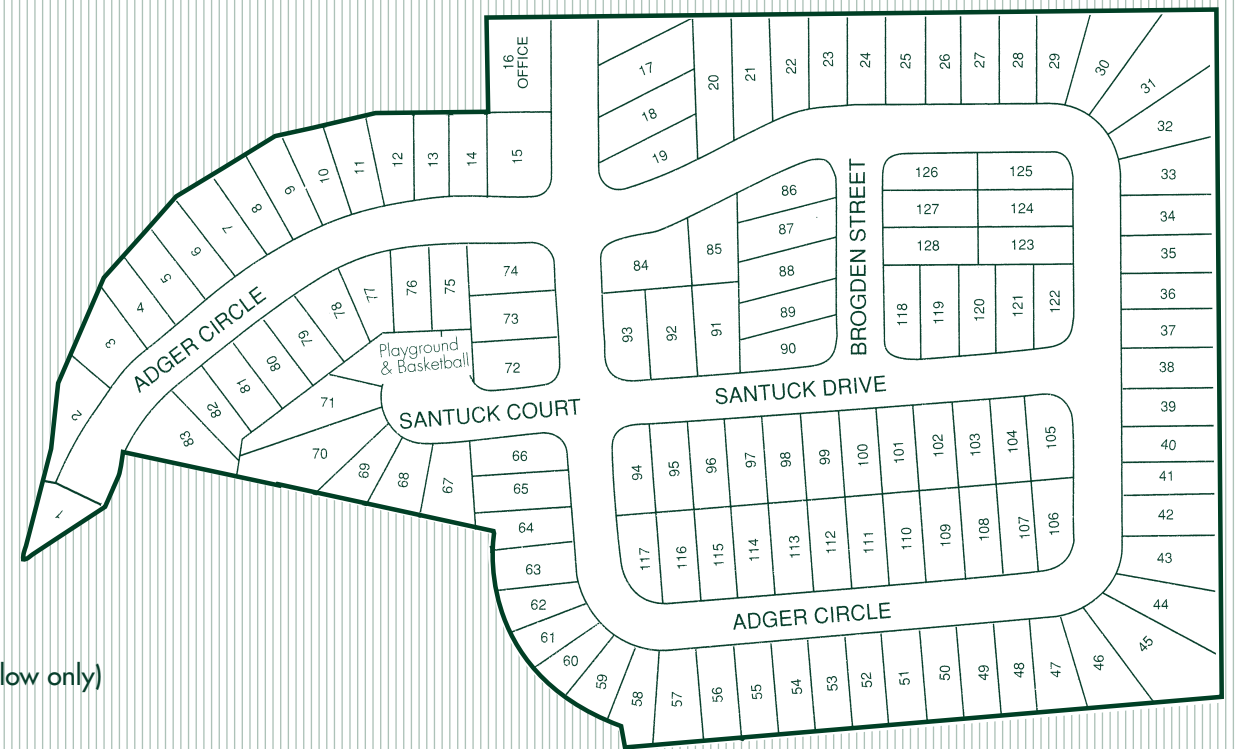

Discover the Darby Difference

BIRCH HOLLOW

MOBILE HOME COMMUNITY

101 Bayboro Circle • Goose Creek, SC 29445
 Phone 843/797-7139 • Fax 843/820-1262
www.mobilehomedarbydevelopment.com

RYEFIELD

MOBILE HOME COMMUNITY

234 Miami Rd. • Ladson, SC 29456
 Phone 843/572-5712 • Fax 843/820-1262
www.mobilehomedarbydevelopment.com

Features

- ✓ Professional On-Site Management
 - ✓ Paved Streets
 - ✓ Street Lights
 - ✓ Cable T.V. Available
 - ✓ Underground Utilities
 - ✓ Beautiful Landscaping
 - ✓ Wooded, Secluded Community
 - ✓ Fenced and Gated Homesites
 - ✓ Yard of the Month
 - ✓ Garbage Collection Included
 - ✓ Offstreet Parking Available
 - ✓ Shaded Picnic Area
 - ✓ Play Area
 - ✓ Basketball Court (Ryefield Only)
 - ✓ Sparkling Swimming Pool (Birch Hollow only)
 - ✓ V.A. and F.H.A. Approved
 - ✓ Double / Triple Homesites
- Birch Hollow and Ryefield are conveniently located in Berkeley County. Taxes, water and insurance are very reasonable. Churches, schools, shopping, fishing, boating, industrial and military complexes are located close by. Birch Hollow and Ryefield are also located in an award winning school district in Berkeley County.