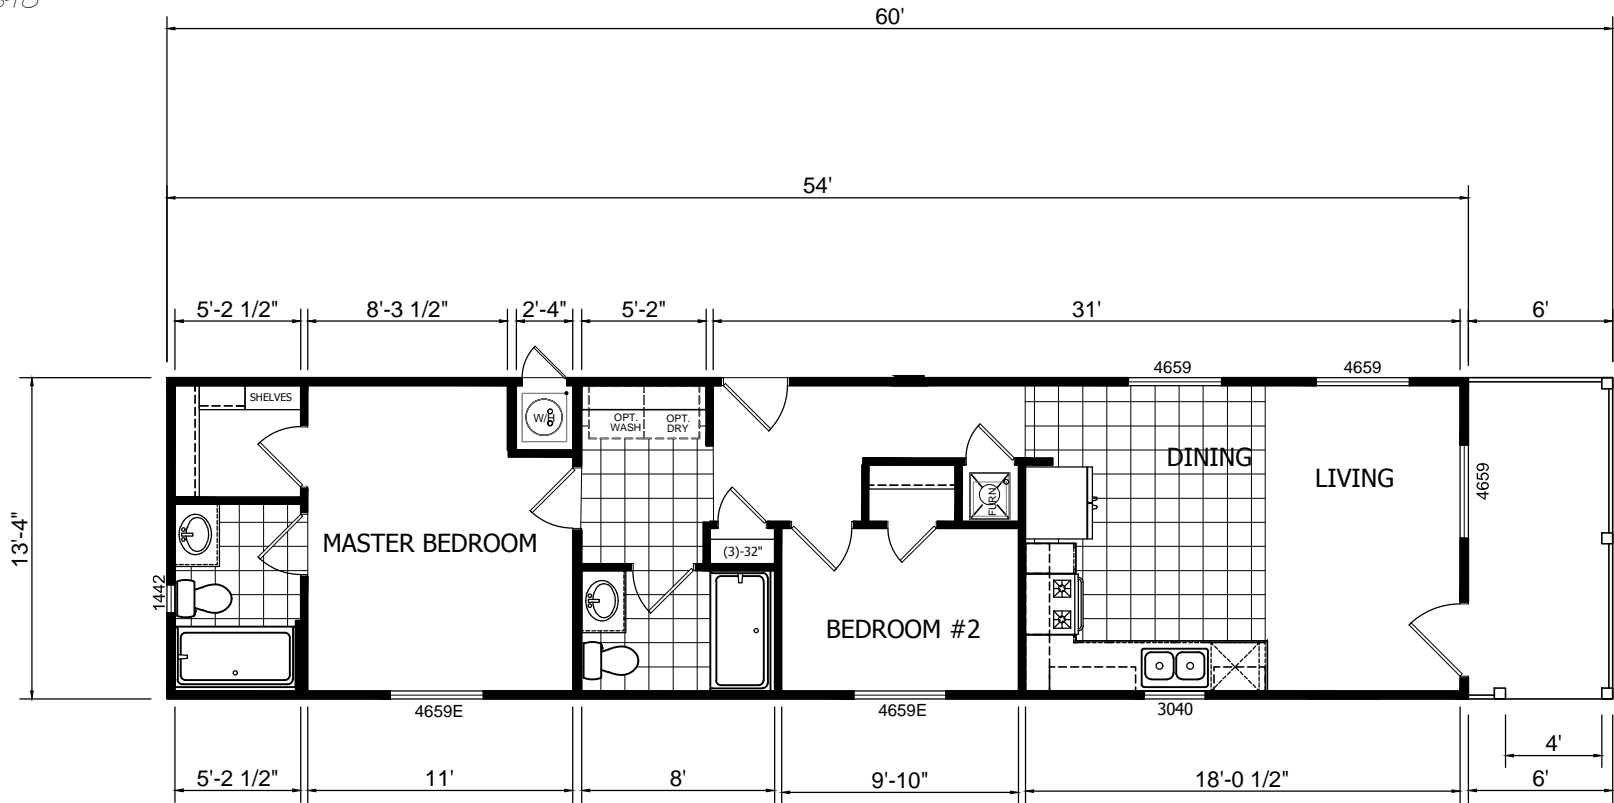

DRAFT # 1

QT# 28648

CHAMPION
 MANUFACTURED BEAUTIFULLY™
 785 W. BIG BEAVER ROAD, SUITE 1000 TROY, MI 48064
 PHONE: 248-614-8900

MODIFICATIONS

PROJECT: CM-2562L

DRAWN BY: J.SUAREZ
 DATE: 02-03-21
 SCALE: NTS

TITLE: LITERATURE PLAN

FILENAME: QT# 28648

SHEET: L-101

PROPRIETARY AND CONFIDENTIAL
 THESE DRAWINGS AND SPECIFICATIONS ARE ORIGINAL
 PROPRIETARY AND CONFIDENTIAL MATERIALS OF CHAMPION.
 COPYRIGHT © 1976-2021 BY CHAMPION