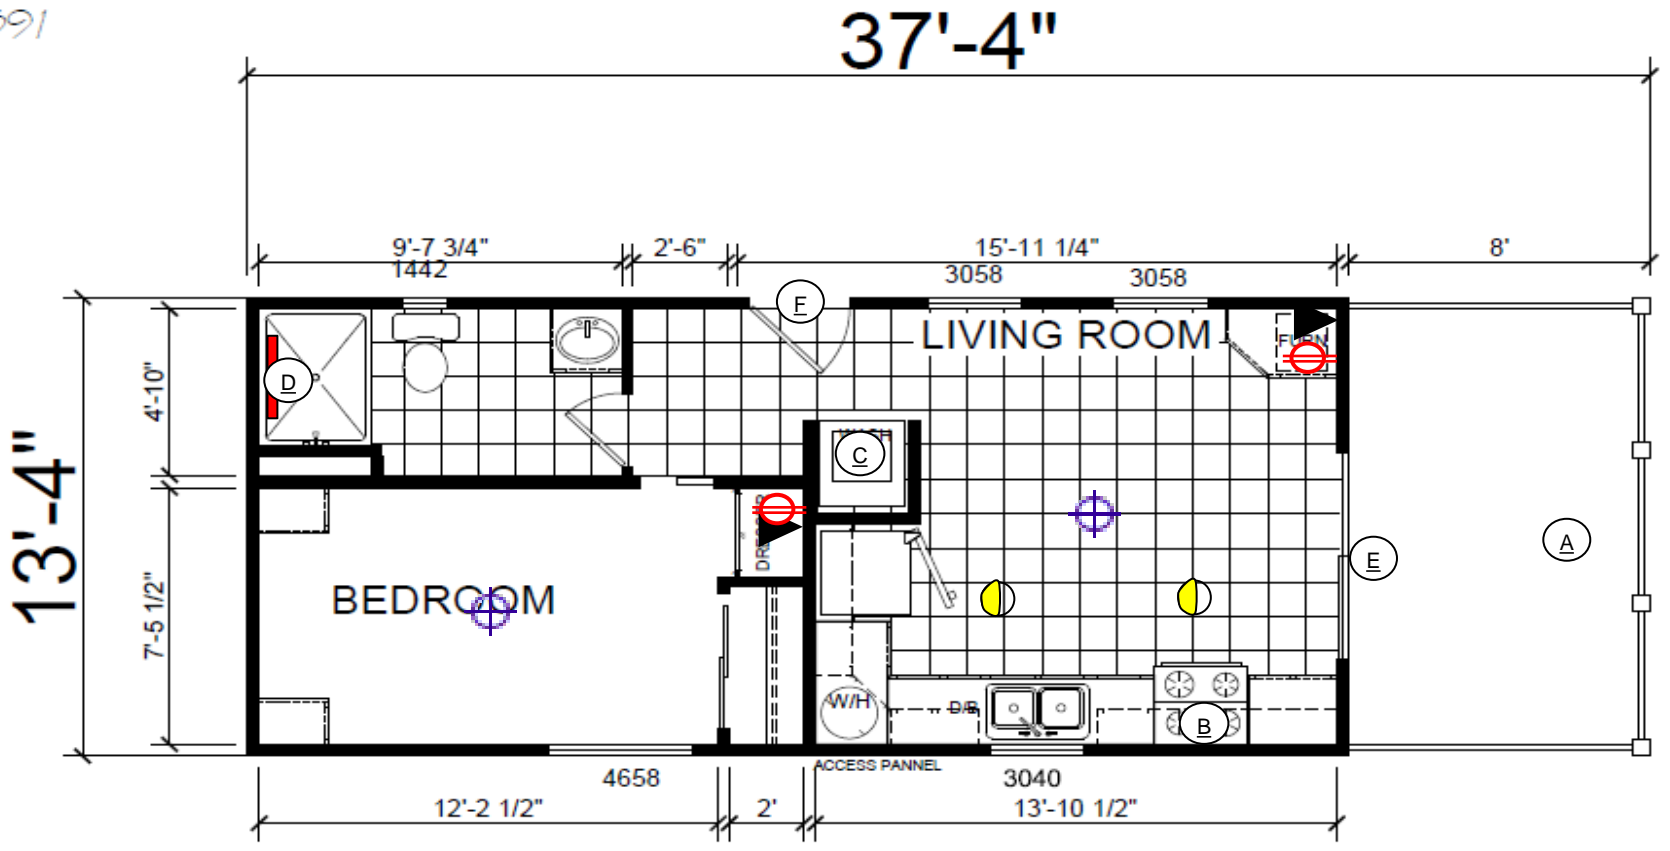

| | | | |
|--------------------|-------------|---------------|---------------------------|
| Semi Surface Light | Can Light | USB recept | DB Drawers |
| Switch | Ceiling Fan | Solar Tube | RS Rollout Shelves |
| Recept | TV Jack | Pendant Light | HB Hose Bib |
| GFCI | Phone Jack | J-Box | Paddle fan prep |

DRAFT # 1
QT # 21391

- A 8 FOOR PORCH - NO EXTERIOR ACCESS
- B MICROWAVE
- C PREP FOR STACKED WASHER/DRYER
- D GRAB BAR
- E SLIDING GLASS DOOR
- F 32" 9-LITE COTTAGE DOOR