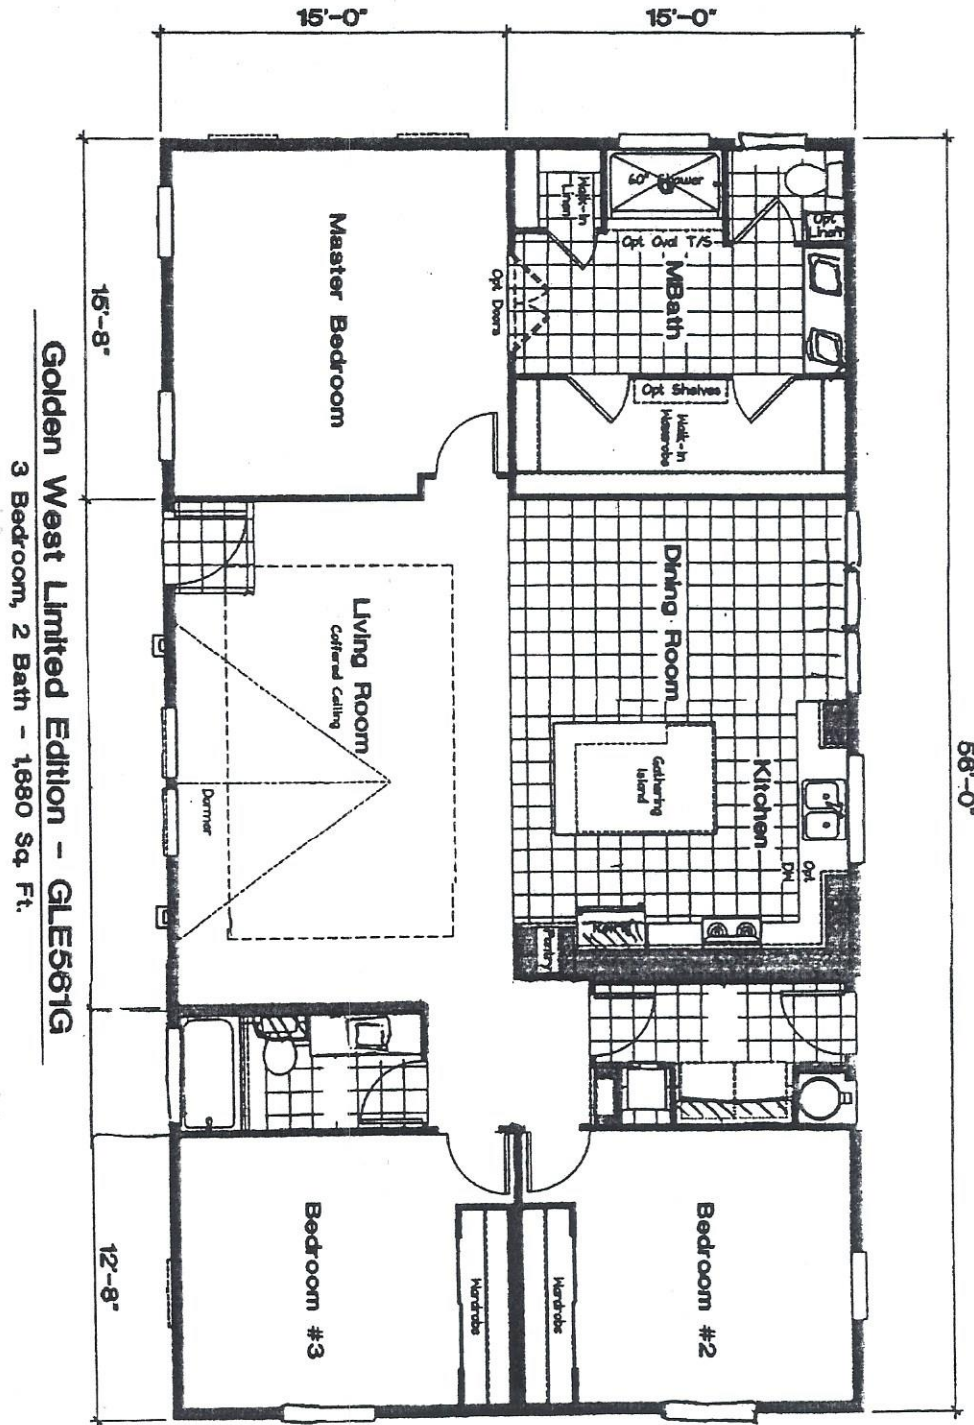

RESIDENCE 3

AS SHOWN FLOOR PLAN:

Golden West Limited Edition - GLE561G
3 Bedroom, 2 Bath - 1680 Sq. Ft.