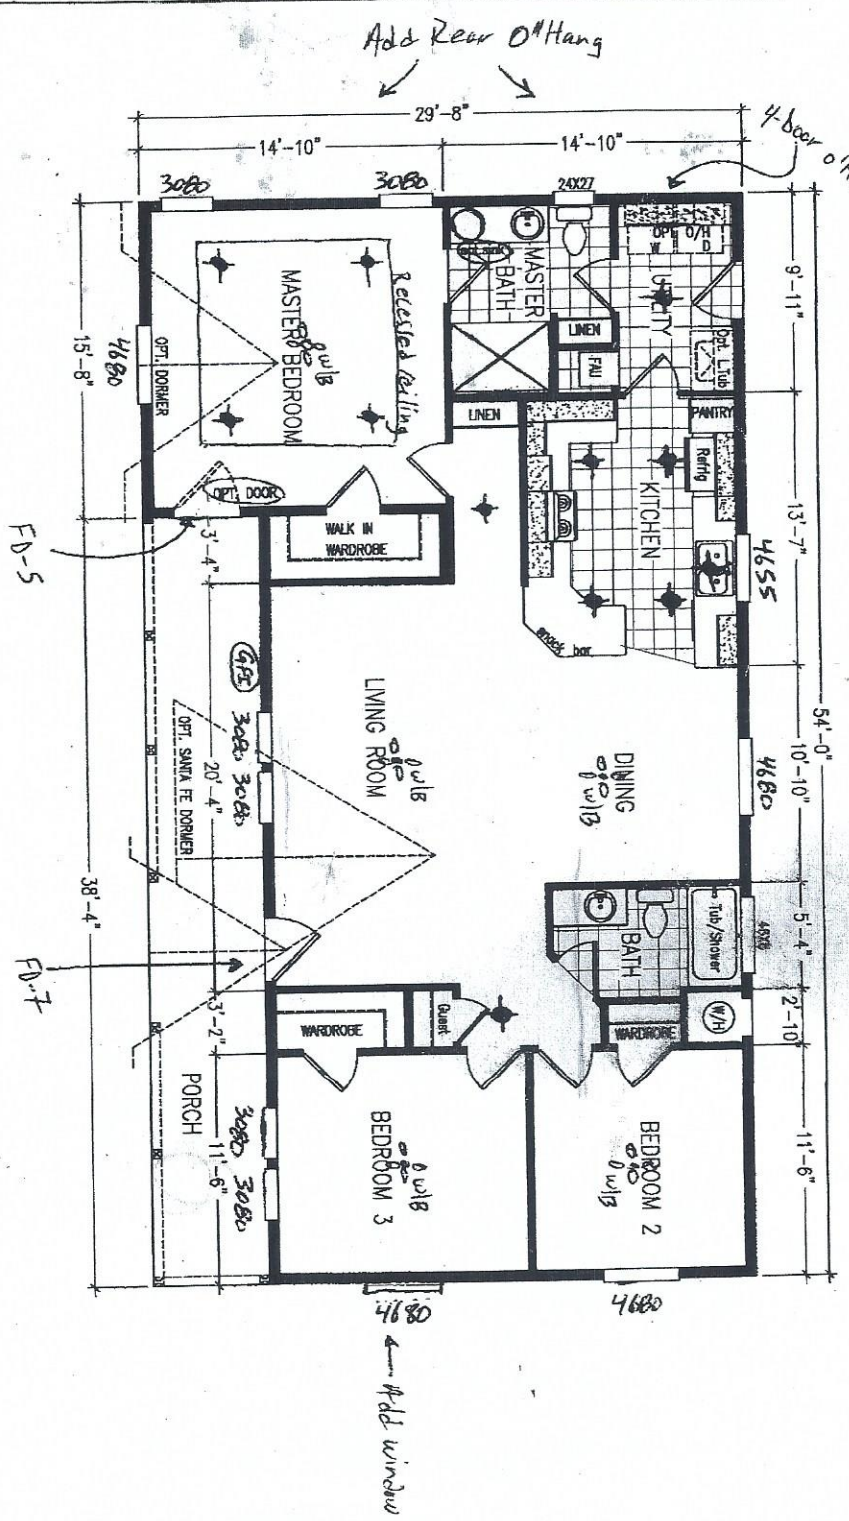

+ closet

Chateau

Lassen

1,385 SQUARE FEET \* 3 BEDROOM \* 2 BATH \* PORCH

- 9' CEILING THROUGHOUT -

CS54701Z

rev'sed: 10/12/08