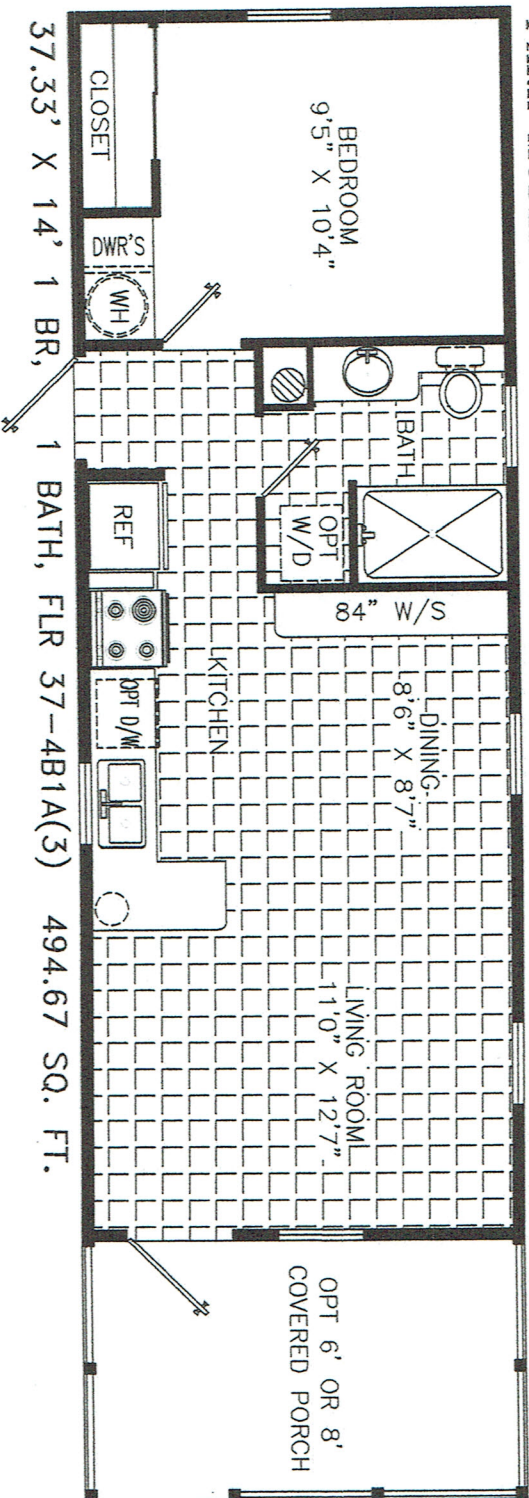

Prestige Home Centers

PARK MODEL 37-4

37.33' X 14' 1 BR, 1 BATH, FLR 37-4B1A(3) 494.67 SQ. FT.

*Homes Designed, Built & Serviced
By NOBILITY HOMES*

MANUFACTURED IN ACCORDANCE WITH STANDARDS DEVELOPED AND ENFORCED BY HUD. DUE TO OUR CONTINUING PROGRAM OF PRODUCT IMPROVEMENT, PRICES AND SPECIFICATIONS ARE SUBJECT TO CHANGE WITHOUT NOTICE. SOME ITEMS SUCH AS TIRES, RIMS, AXLES AND HITCHES MAY HAVE BEEN RECYCLED AFTER INSPECTION FOR SAFETY AND APPEARANCE. ALL DIMENSIONS ARE NOMINAL.