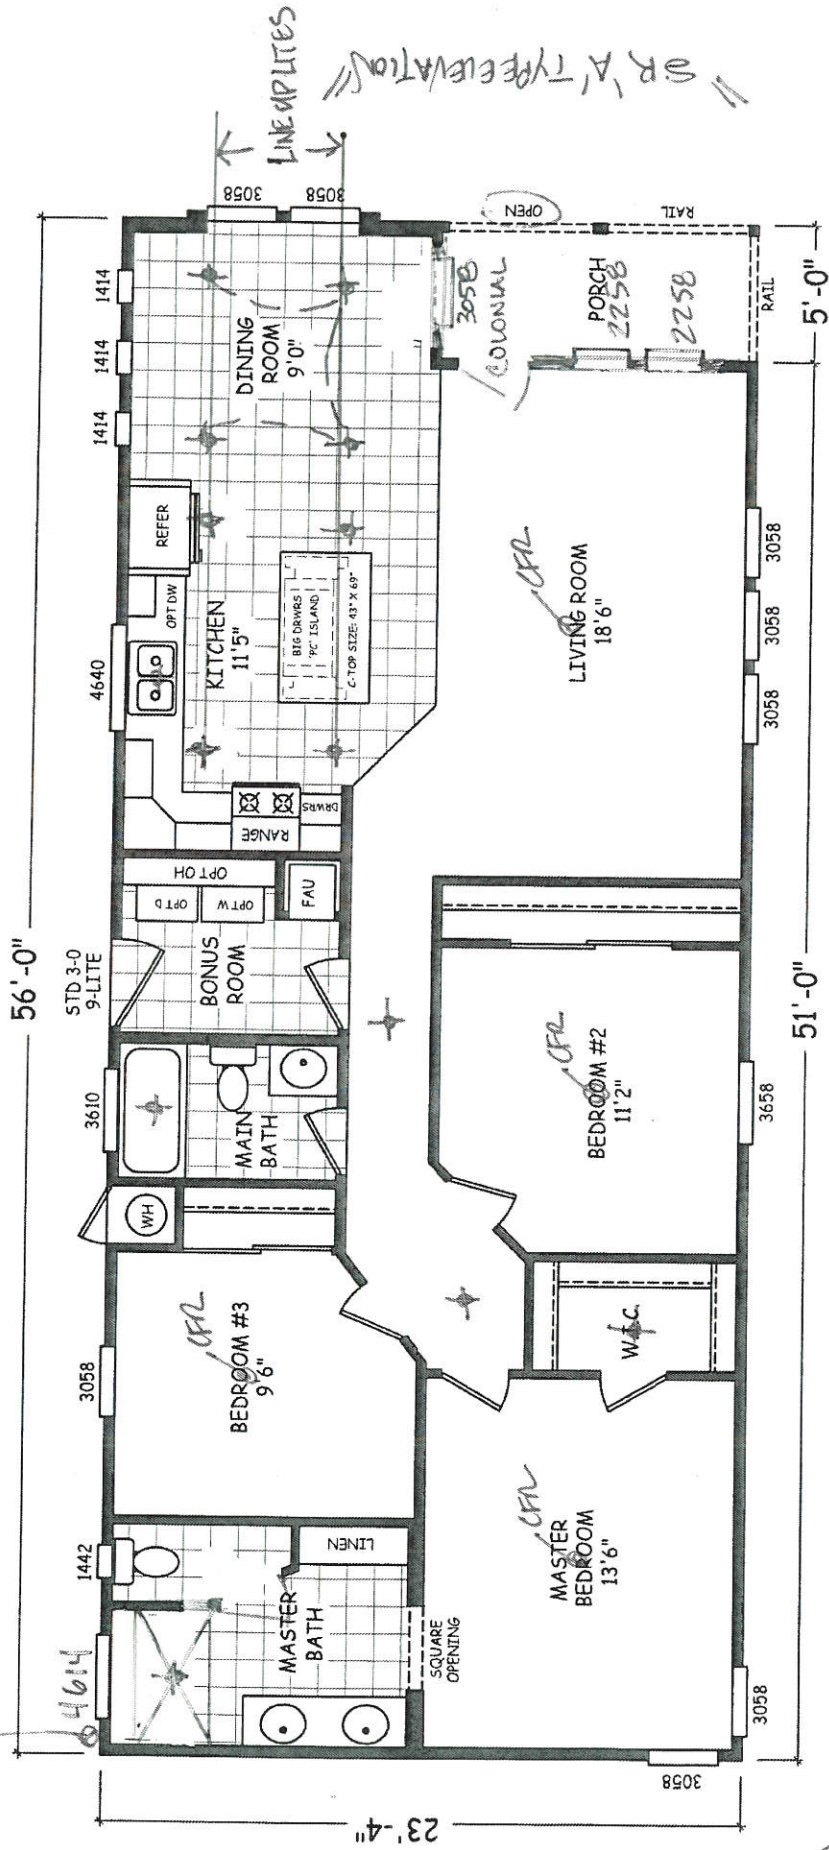

50 A/C

6" EAVE

12" OVERHANG

**MODEL: SR-24563A**

APPROXIMATELY: 1306 SQ FT  
3 BEDROOM, 2 BATH

\* 50 SQ FT INCLUDES PORCH

CHECK MAIN COUNTERTOP