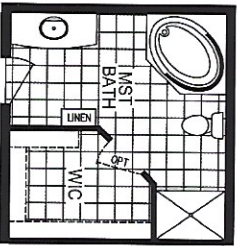

The Myrtlewood

1493 Sq Ft 3 Bedroom + 2 Bath 28 x 56 5628-45

Deluxe Bath Option
with Deck Tub and
48" Shower