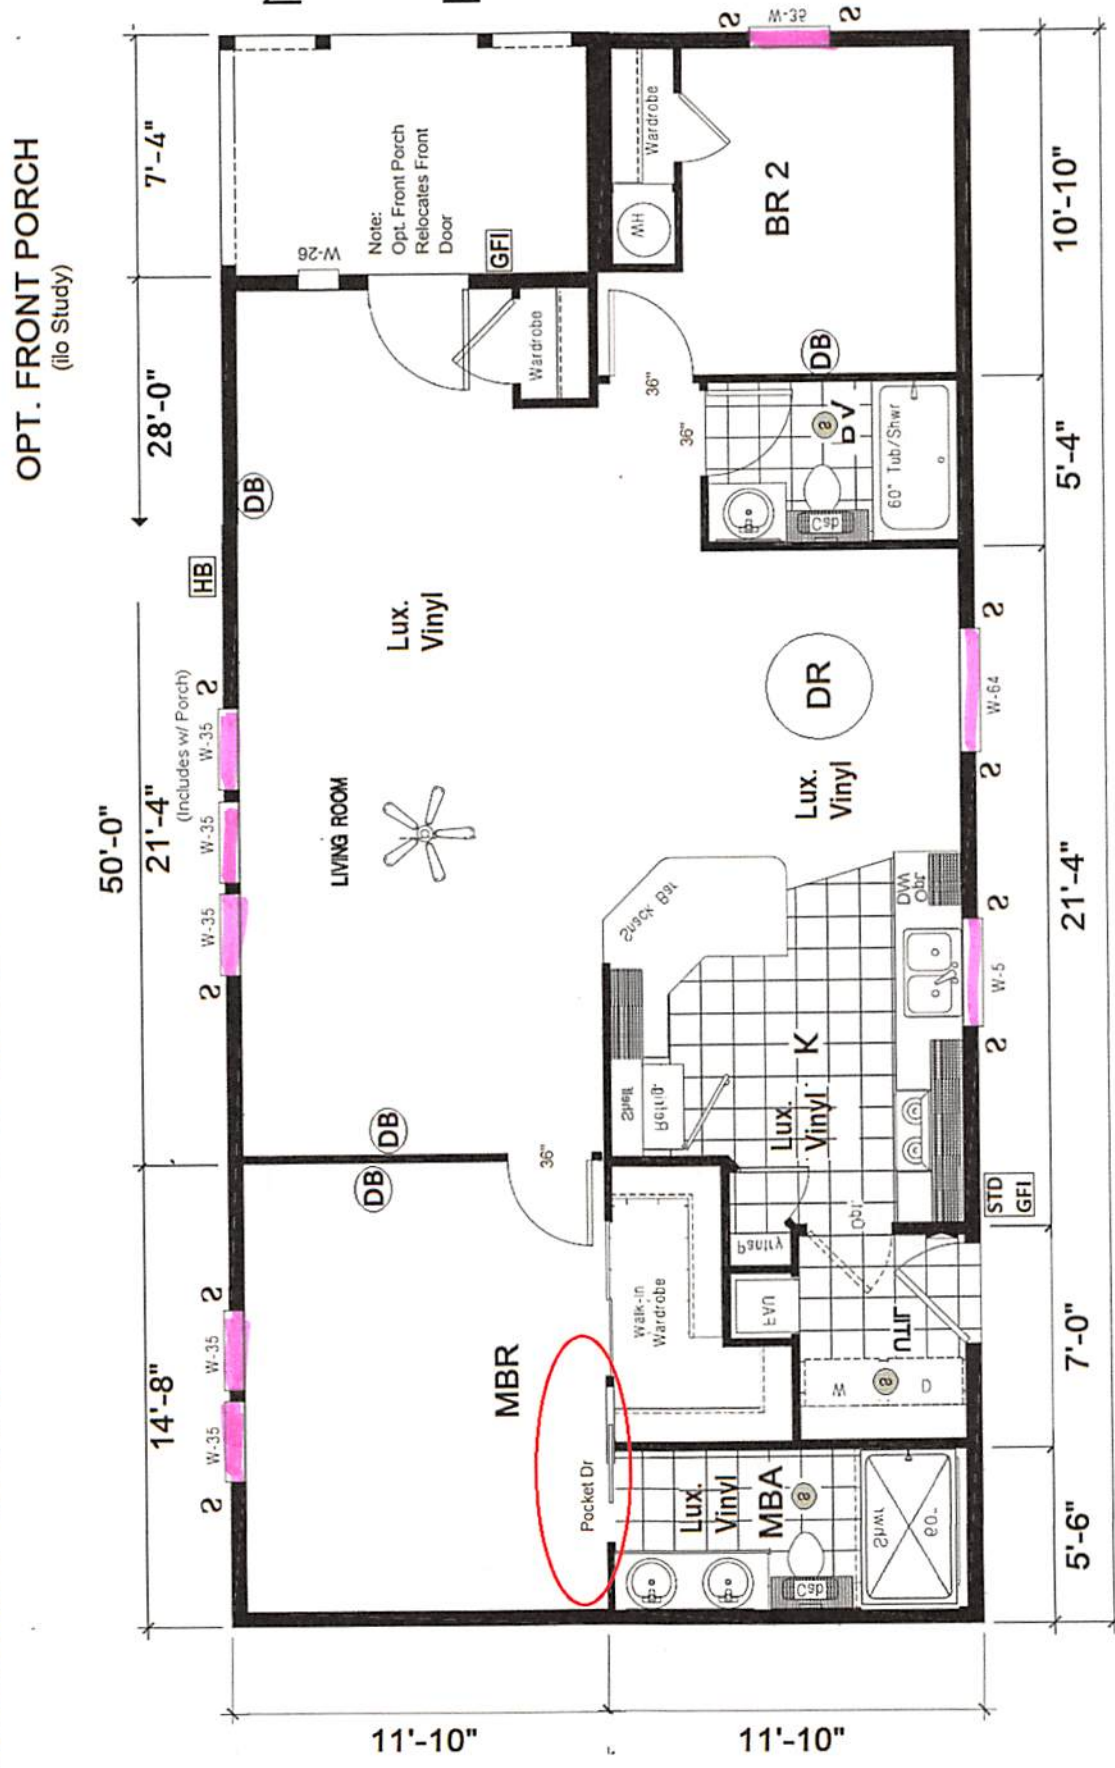

Dream 24x50 URM 501A  
TWO BEDROOM, TWO BATH - 1,160 SQ. FT.

24' WIDE

SHOWN WITH SIDE TO SIDE FLIP

Belmor  
Lot #95  
04/30/20