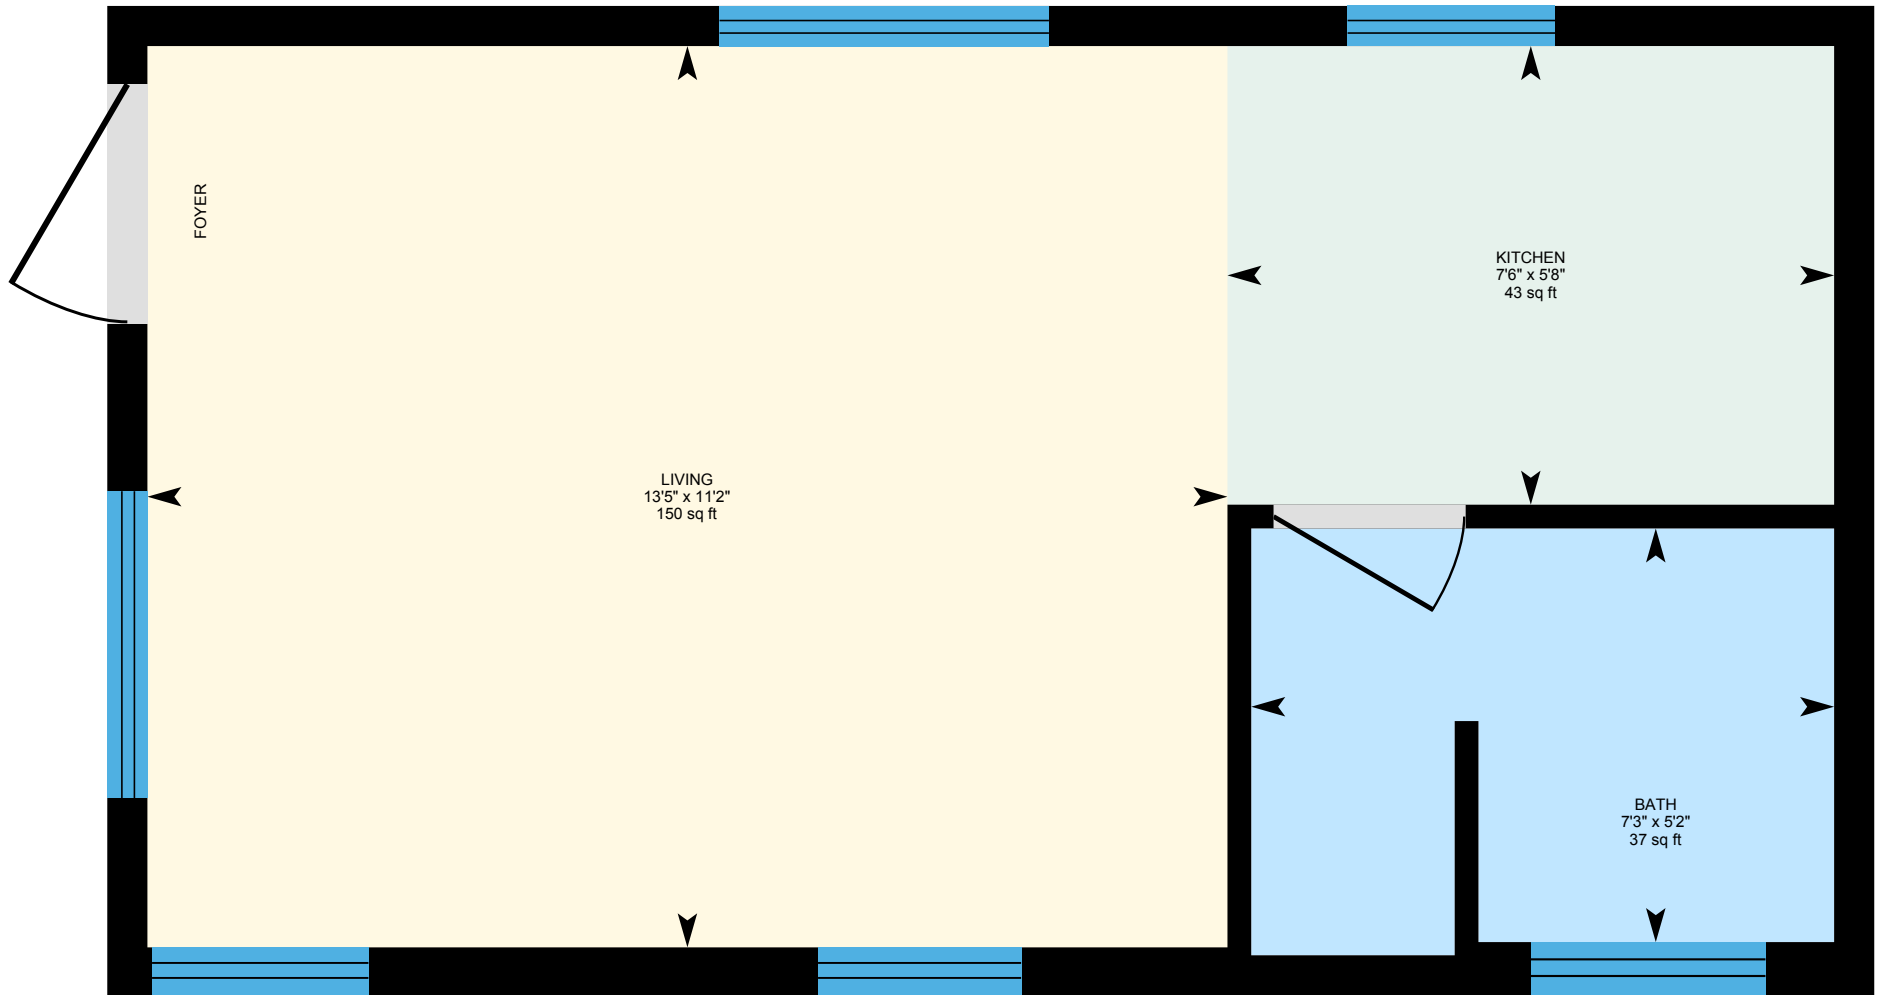

1st Floor Total Exterior Area 267.94 sq ft
Total Interior Area 234.76 sq ft

White regions are excluded from total floor area in iGUIDE floor plans. All room dimensions and floor areas must be considered approximate and are subject to independent verification.