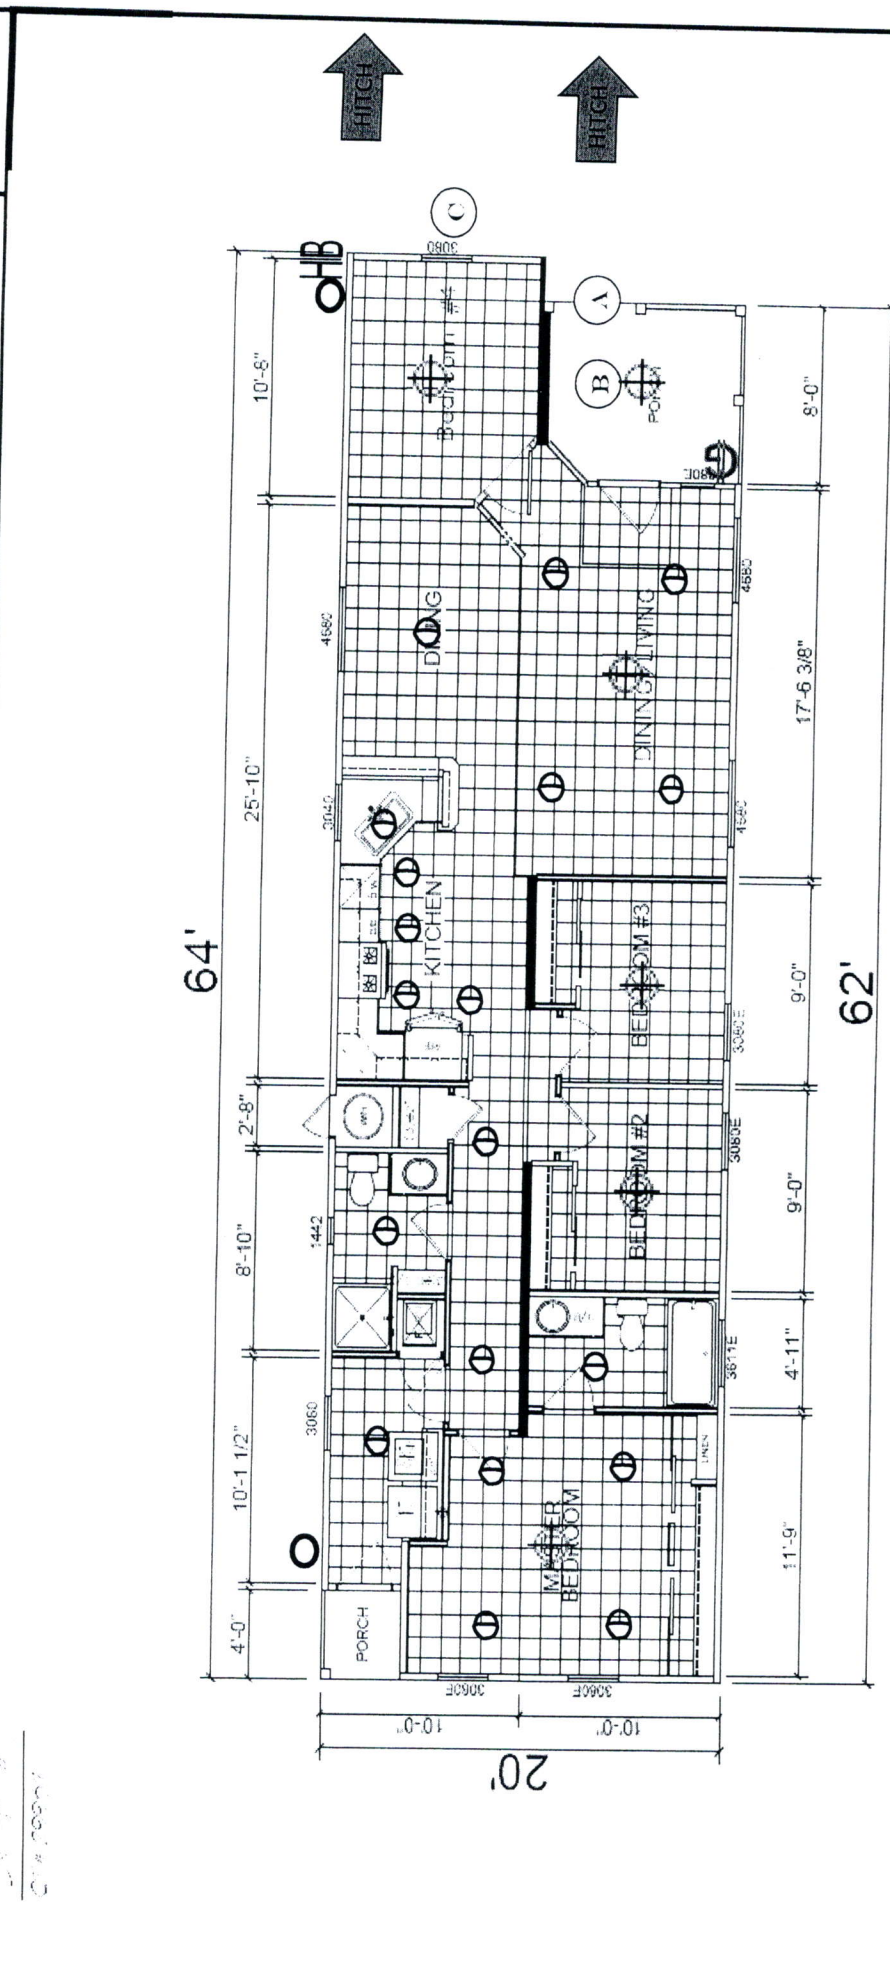

- Exhaust Fan w/ Light
- Switch
- Recept
- GFCI
- Can Light
- Ceiling Fan
- TV Jack
- Phone Jack
- USB recept
- Solar Tube
- Pendant Light
- J-Box
- Hitch End
- Bank of Drawers
- Rollout Shelves
- Hose Bib
- Paddle fan prep
- Porch Light
- Dix Light Over mirror
- Shutters
- Chandelier

- A PORCH OPENING
- B 8' PORCH
- C 3 ROWS OF LAP

A B C D E F G H I J K L M N O P Q R S T U V W X Y Z