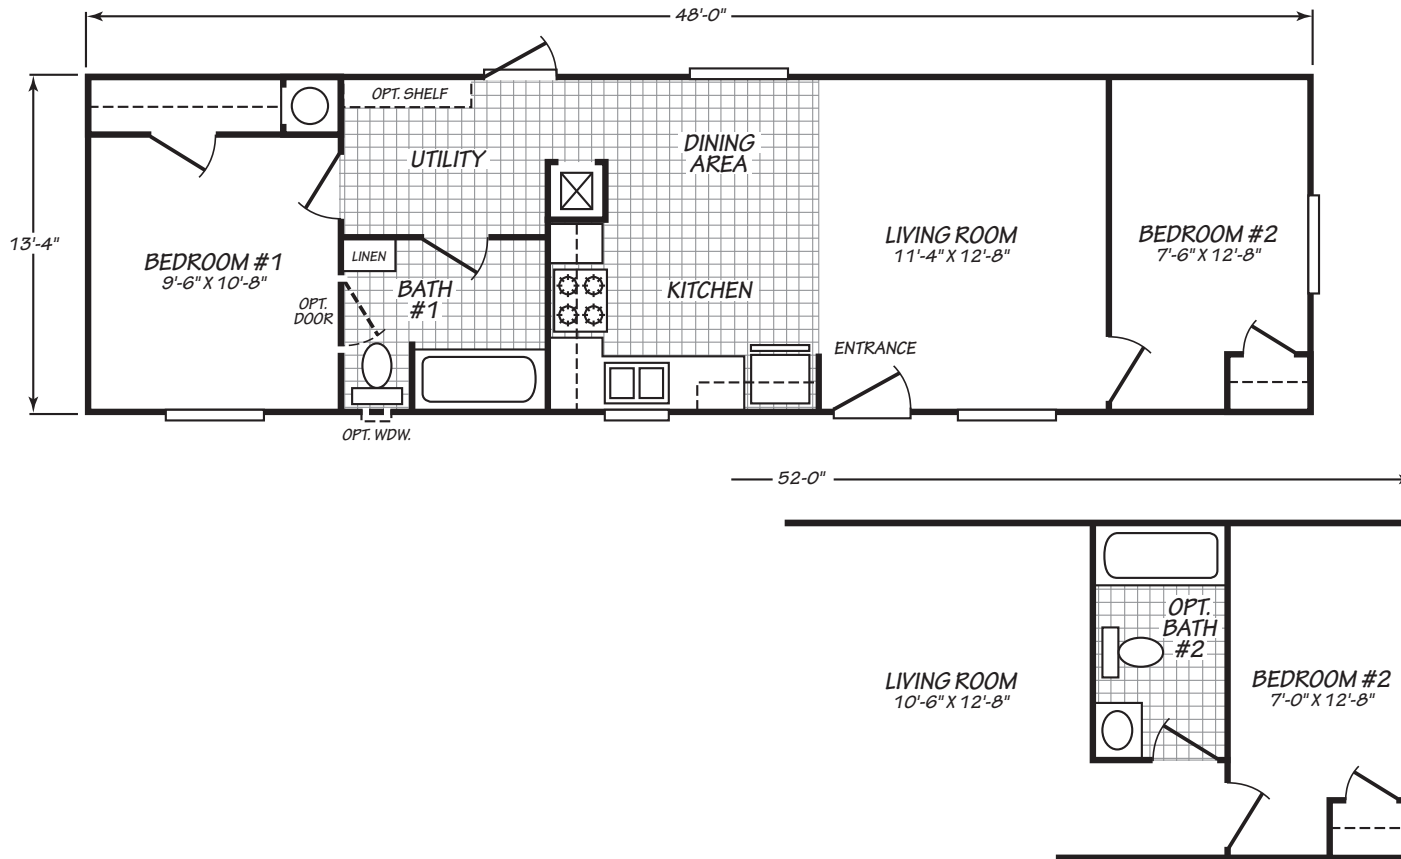

BROADMORE

MODEL 14482B

2 Bedroom • 1 Bath • 640 Square Feet

©2021 FLEETWOOD HOMES INC. ALL RIGHTS RESERVED

Important: Because we continually update and modify our products, it is important for you to know that our brochures and literature are for illustrative purposes only. **ILLUSTRATIONS MAY SHOW OPTIONAL FEATURES.** All information contained herein may vary from the actual home we build. Dimensions are nominal length and width measurements are from exterior wall to exterior wall. We reserve the right to make changes at any time, without notice or obligation, in prices, colors, materials, specifications, features and models. Please check with your retailer for specific information about the home you select.