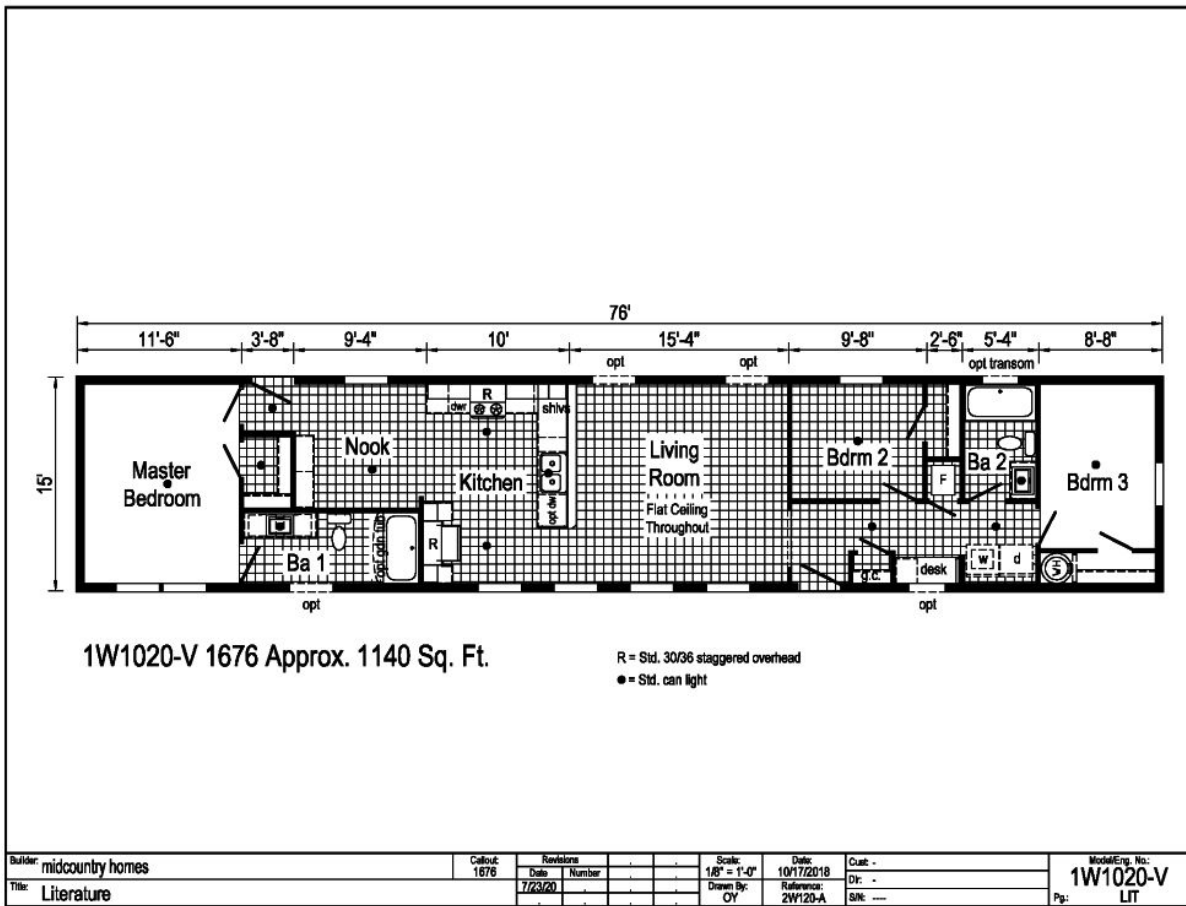

PRINTABLE INFO SHEET

Series: Westlake Single Section

Model: 1W1020-V

About This Model

Style: Single / Bedrooms: 3 / Bathrooms: 2 / Square Feet: 1140

CUSTOMER CONTACT

Notes:

PRINTABLE INFO SHEET

Series: Westlake Single Section

Model: 1W1020-V

Floorplan

CUSTOMER CONTACT

Notes:
