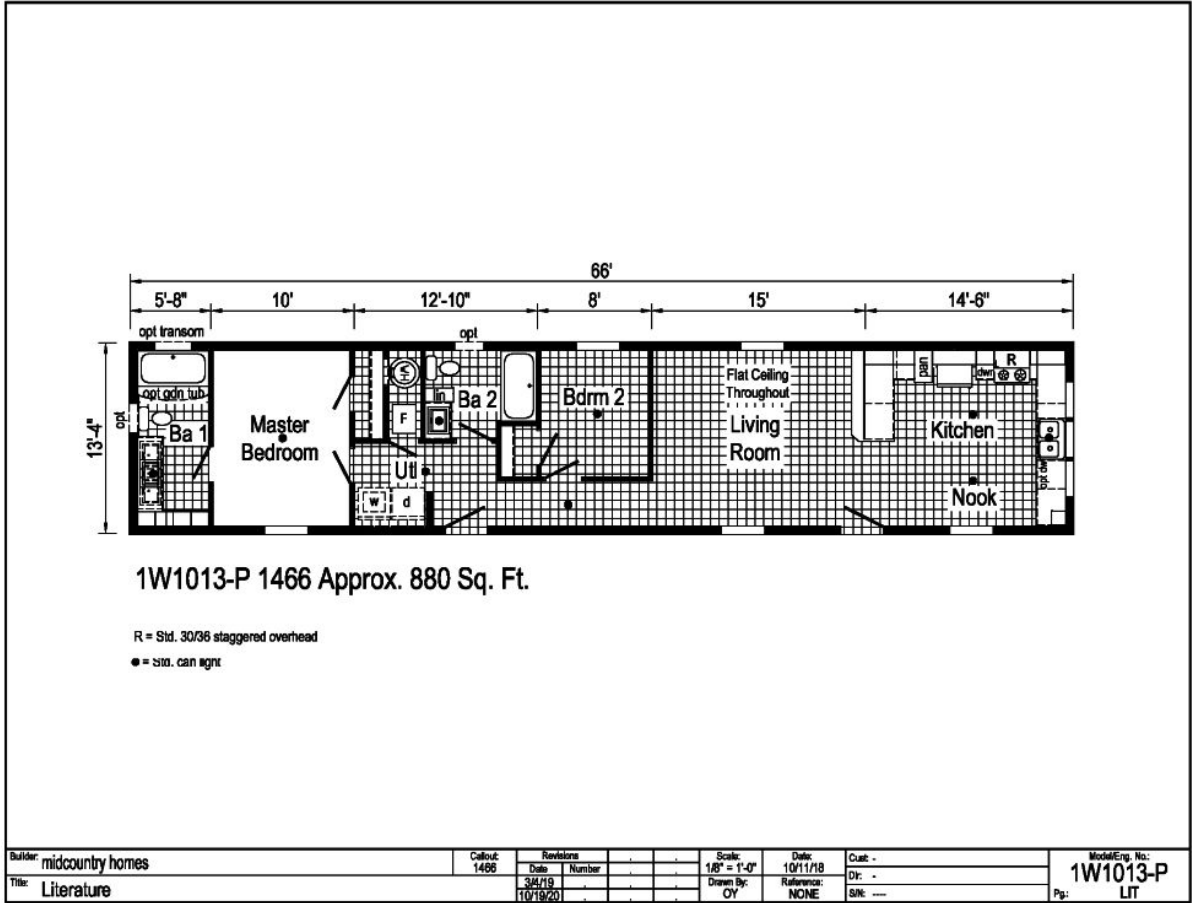

PRINTABLE INFO SHEET

Series: Westlake Single Section

Model: 1W1013-P

About This Model

Style: Single / Bedrooms: 2 / Bathrooms: 2 / Square Feet: 880

CUSTOMER CONTACT

Notes: _____
