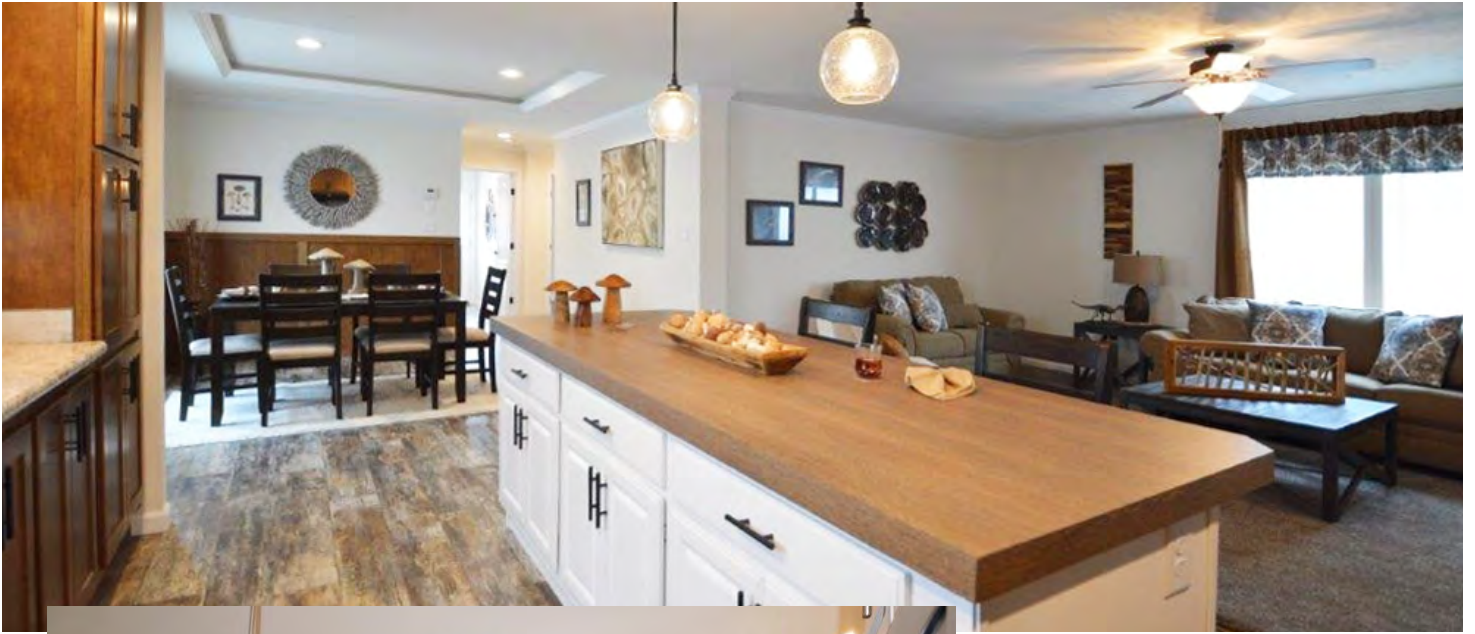

Eagle View

MOBILE HOME PARK

Reserve Your
Dream Home
Today

Welcome Home

The Gettysburg - \$99,999^{+tax}

3 bedroom | 2 bath | Full Porch | 1541sq ft | by Skyline
Price Includes: Set-up • A/C & Heat • Skirting • Parking Space

Available Lot #s:
161, 163, 239,
240 & 241

The Harrisburg - \$89,999^{+tax}

2 bedroom | 2 bath | 1/2 Porch | 1079sq ft | by Skyline
Price Includes: Set-up • A/C & Heat • Skirting • Parking Space

Available Lot #s:
28, 29 & 30

The Hanover - \$99,999^{+tax}

Available Lot #: 33 & 37

3 bedroom | 2 bath | Full Porch | 1541sq ft | by Skyline
Price Includes: Set-up • A/C & Heat • Skirting • Parking Space

The York - \$89,999^{+tax}

Available Lot #: 105

2 bedroom | 2 bath | 1/2 Porch | 1087sq ft | by Skyline
Price Includes: Set-up • A/C & Heat • Skirting • Parking Space

Secure your home NOW with a \$5,000 fully refundable deposit!

Included features:

- 8' Flat Ceilings
- Decks
- 25 Year Shingles
- Whirlpool Appliances
- LED Can Lights
- Full Drywall
- Mini Blinds
- 200 Amp Service
- Smoke Detectors