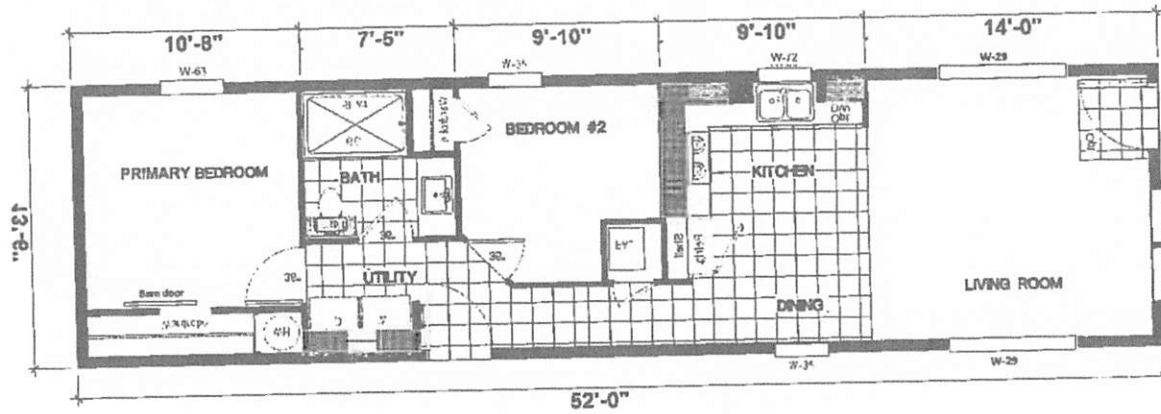

DREAM SERIES 14x52 DRM 521M
2 BEDROOM, 1 BATH - 702 SQ. FT.

METRO
Lot 92

SINGLE WIDE

SHOWN WITH SIDE TO
SIDE FLIP