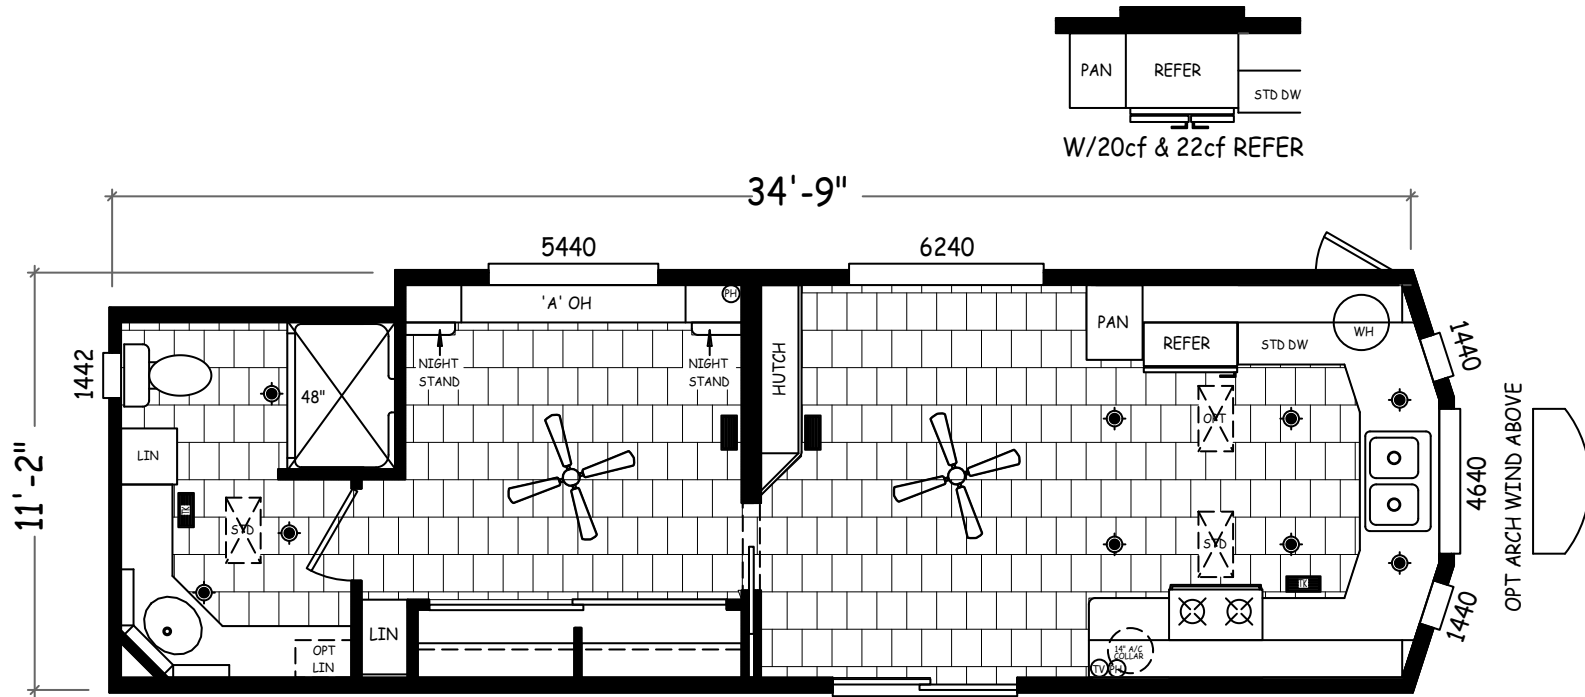

SANTA CRUZ RB

by

MODEL: BR-1135X-16