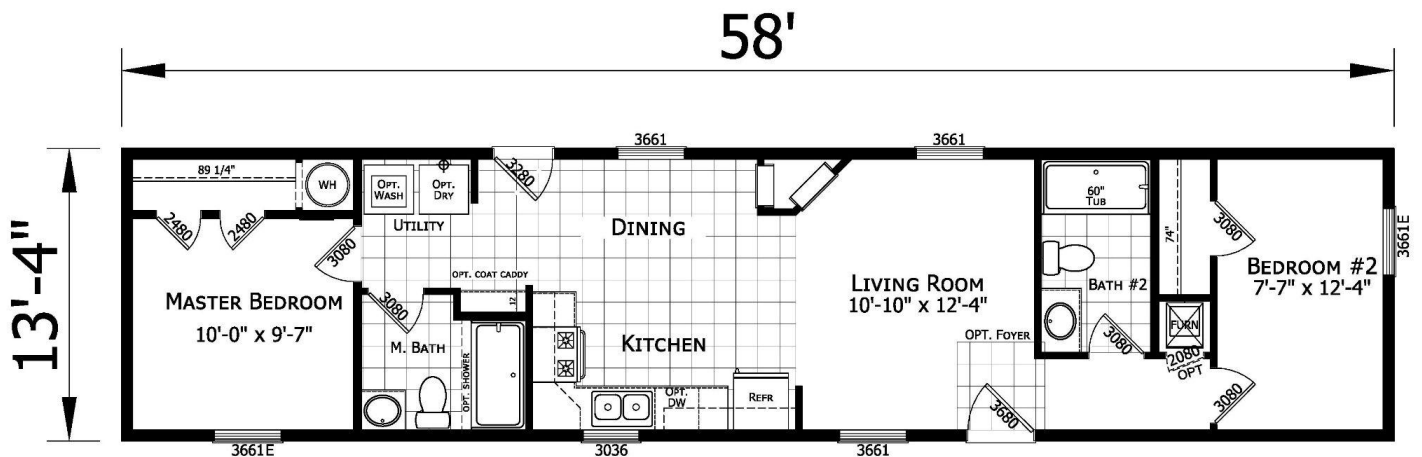

4408 Marblehead St, Lot 2, Harrisburg, PA 17109

14x58 2 bed 2 bath

Lot Rent - \$300.00
Includes Water. Sewer Charged Quarterly.

Features

- Gas Furnace
- Electric Water Heater
- Gas Range
- 18 Cu. Ft. Refrigerator
- Dishwasher
- Microwave