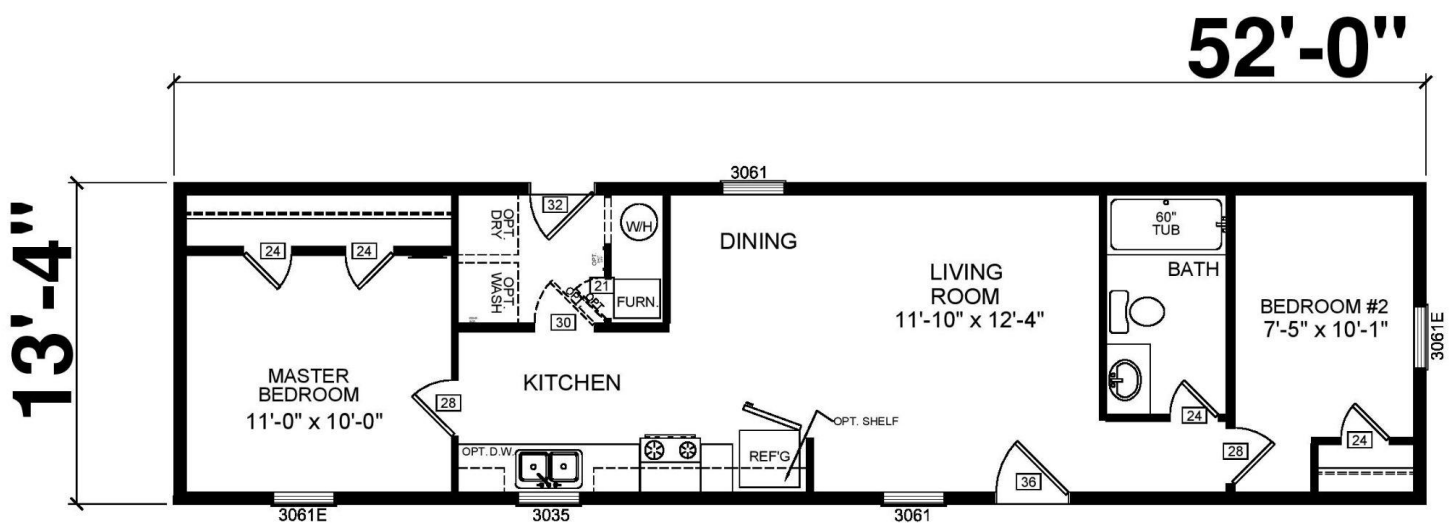

4408 Marblehead St, Lot 7, Harrisburg, PA 17109

14x52 2 bed 1 bath

Lot Rent - \$300.00
Includes Water. Sewer Charged Quarterly.

Features

- Electric Furnace
- Electric Water Heater
- Electric Coil Range
- 18 Cu. Ft. Refrigerator