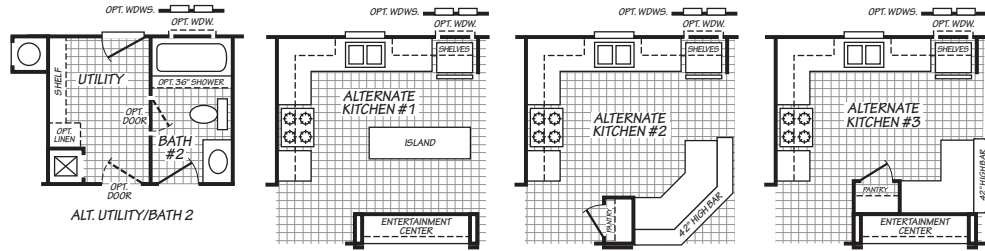

WAVERLY CREST

MODEL 28563L

3 Bedroom • 2 Bath • 1,493 Square Feet

©2021 FLEETWOOD HOMES INC. ALL RIGHTS RESERVED

Important: Because we continually update and modify our products, it is important for you to know that our brochures and literature are for illustrative purposes only. **ILLUSTRATIONS MAY SHOW OPTIONAL FEATURES.** All information contained herein may vary from the actual home we build. Dimensions are nominal length and width measurements are from exterior wall to exterior wall. We reserve the right to make changes at any time, without notice or obligation, in prices, colors, materials, specifications, features and models. Please check with your retailer for specific information about the home you select.