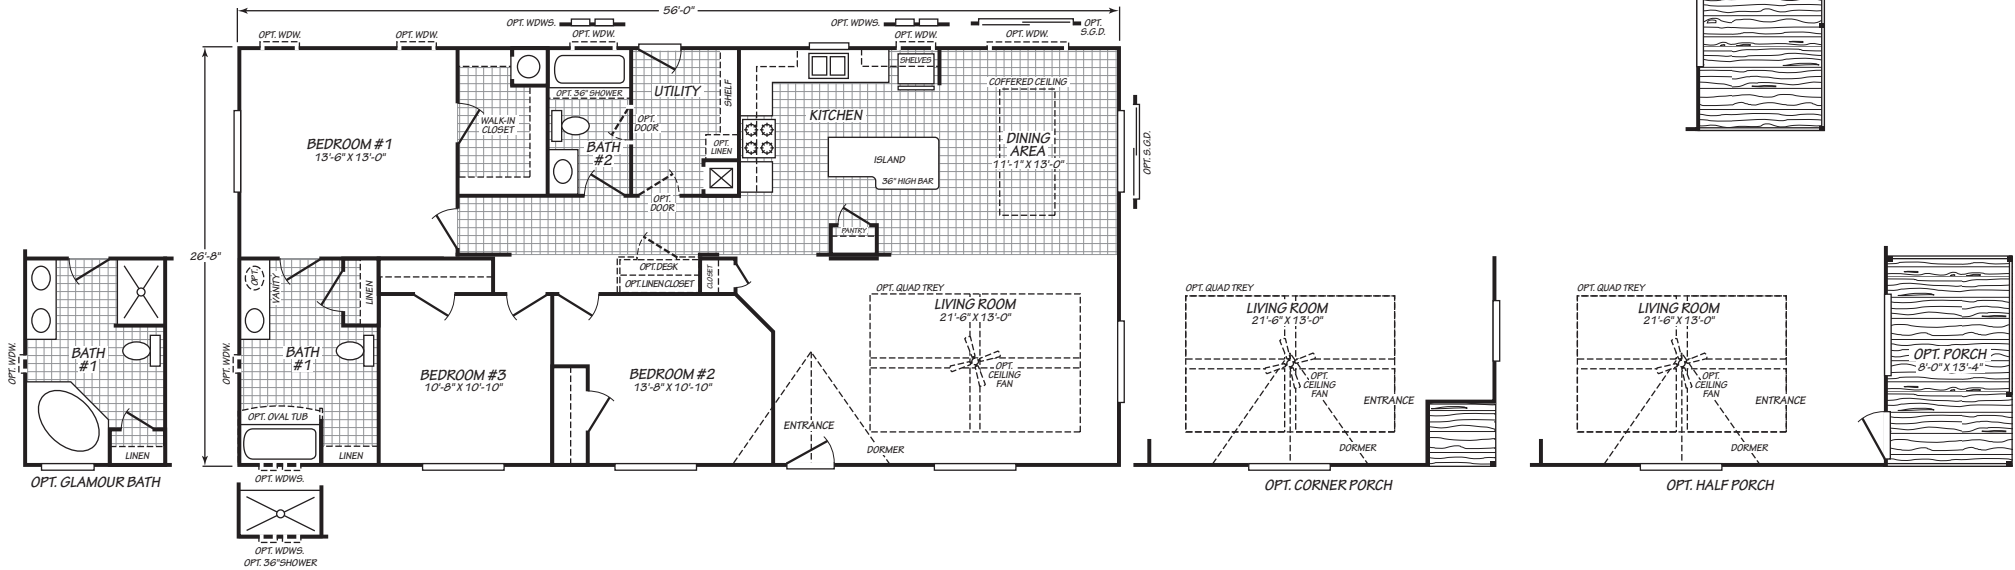

WAVERLY CREST

MODEL 28563L

3 Bedroom • 2 Bath • 1,493 Square Feet

©2021 FLEETWOOD HOMES INC. ALL RIGHTS RESERVED

Important: Because we continually update and modify our products, it is important for you to know that our brochures and literature are for illustrative purposes only. **ILLUSTRATIONS MAY SHOW OPTIONAL FEATURES.** All information contained herein may vary from the actual home we build. Dimensions are nominal length and width measurements are from exterior wall to exterior wall. We reserve the right to make changes at any time, without notice or obligation, in prices, colors, materials, specifications, features and models. Please check with your retailer for specific information about the home you select.