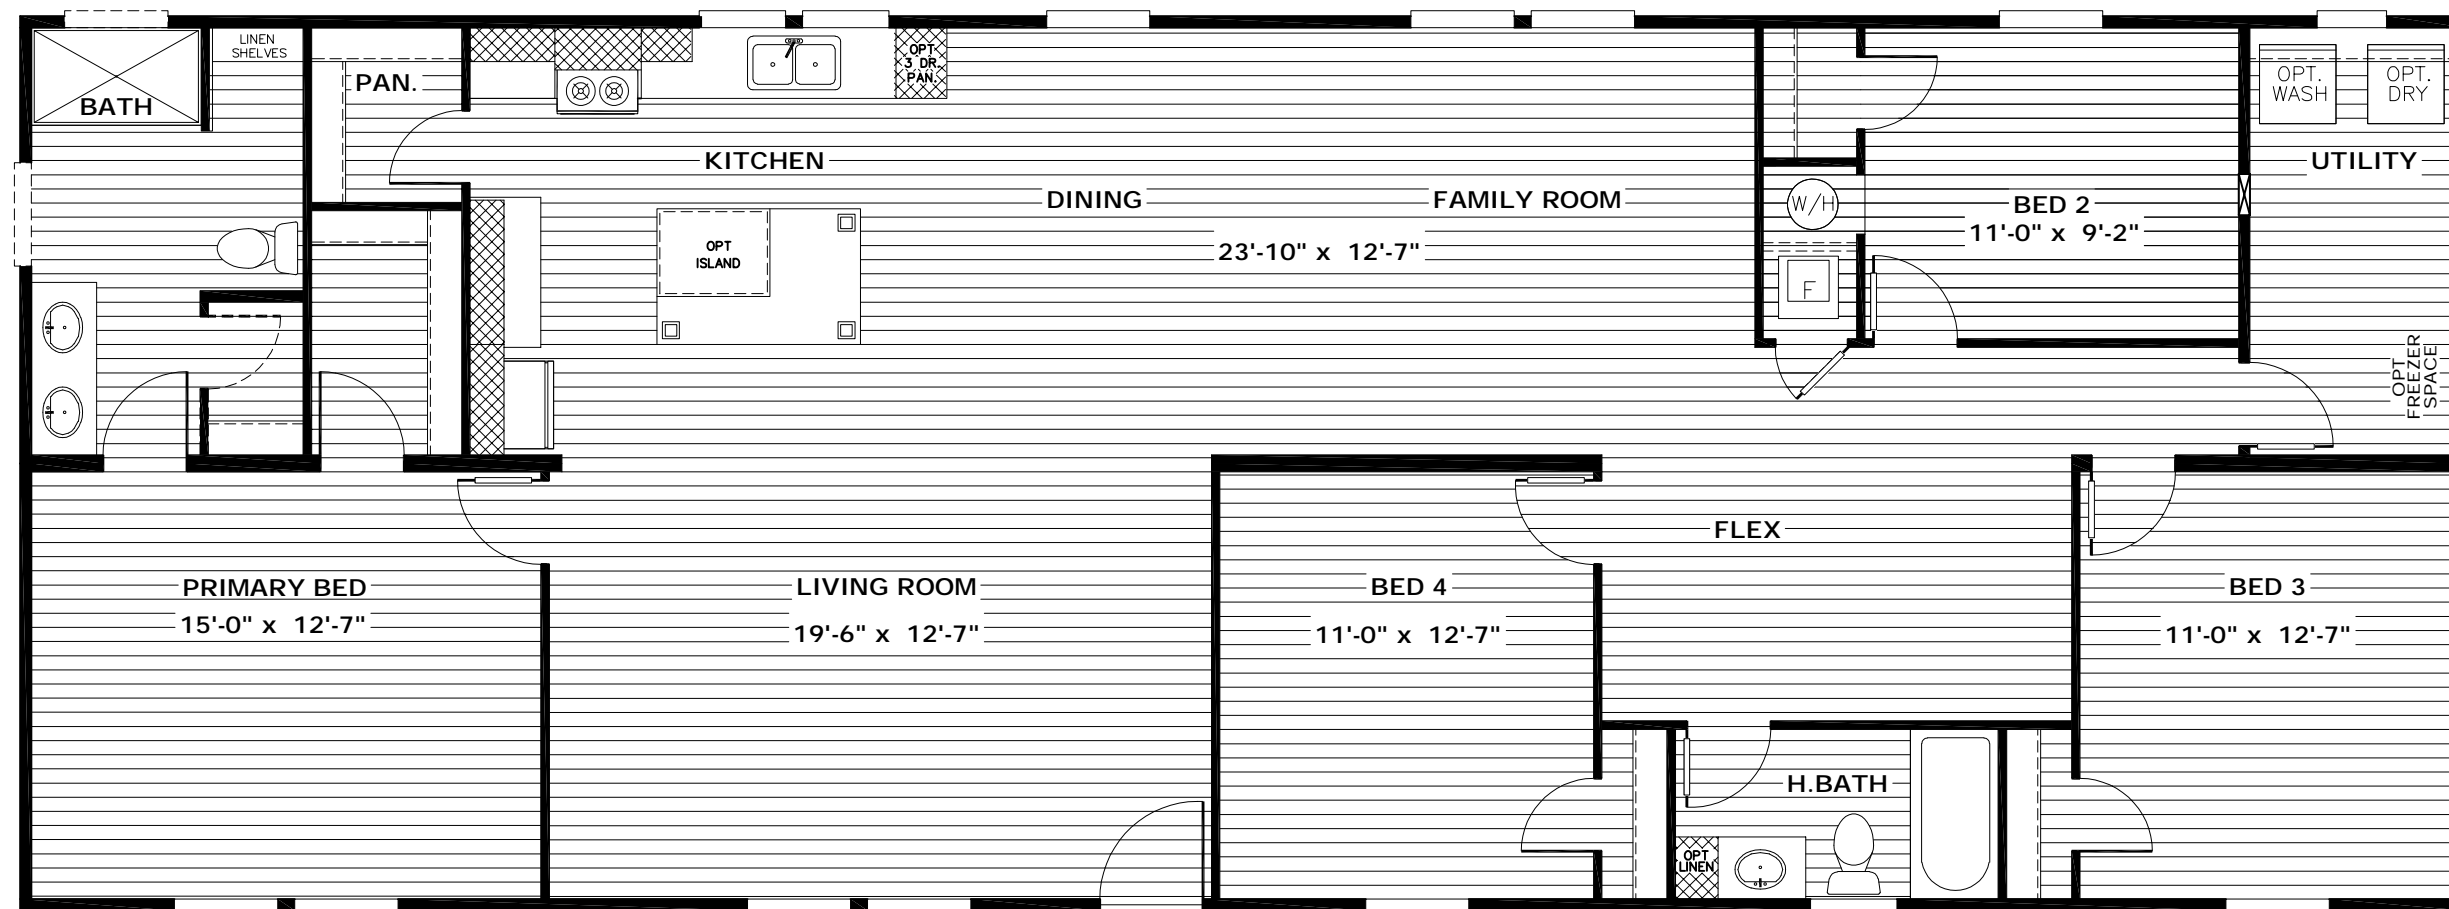

OPT. LUXURY BATH

MODEL #SLT28724A

DRAWING # 38M161

28'x72' SUENO