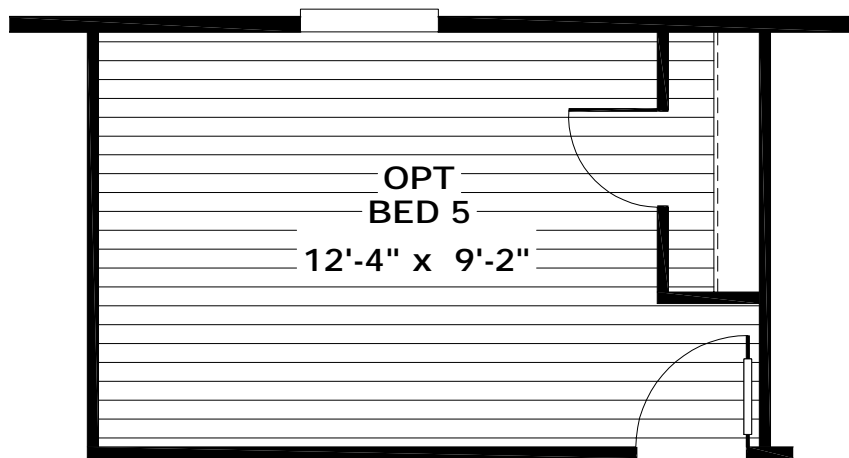

OPT. LUXURY BATH

MODEL #SLT28724A

DRAWING # 38M161

28'x72' SUENO