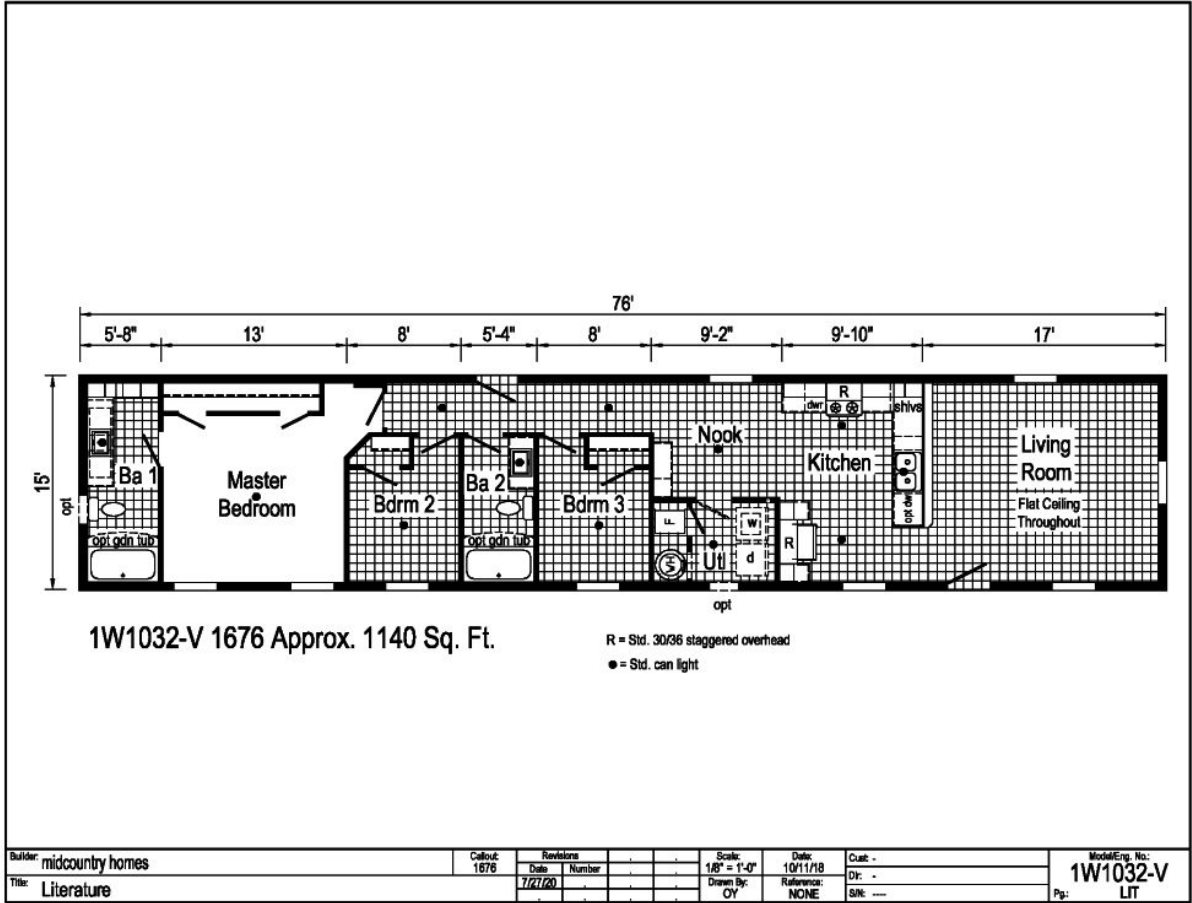

PRINTABLE INFO SHEET

Series: Westlake Single Section

Model: 1W1032-V

About This Model

Style: Single / Bedrooms: 3 / Bathrooms: 2 / Square Feet: 1140

CUSTOMER CONTACT

Notes: _____
