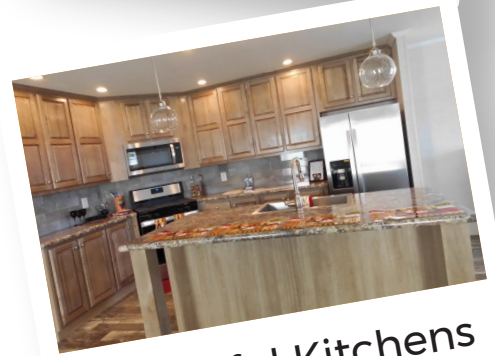

Deer Meadows

New Springfield, OH

Welcome to quiet, country-living in the heart of steel country, Deer Meadows Manufactured Home community, located in New Springfield, OH. Our homes at Deer Meadows are designed for harmonious living with open concept floor plans, full kitchen-appliance packages, wood cabinets, and spacious pantries. Enjoy the beauty of your surroundings by unwinding on either a front or back deck. Deer Meadows features planned events for the community such as an Easter egg hunt, or trunk or treat. At Deer Meadows, you will find our large lots, a community atmosphere and an experienced and friendly staff. The Deer Meadows community owned and operated by UMH Properties, Inc. provides a unique experience of being close to nature with easy access to the spoils of city life. With its proximity to a variety of parks and lakes, including Cedar Point and Kennywood Park, the Springfield area can melt your stress away with its beauty and rejuvenating atmosphere. Give us a call today to schedule a community and home tour!

Step outside of your home and take advantage of our community amenities including:

-  24 Hour Maintenance Services
-  On-Site Management
-  Self-Storage Units
-  Garbage Removal Included

Great Land

Beautiful Kitchens