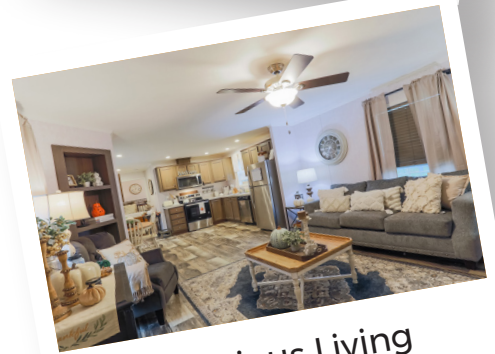

Spacious Living