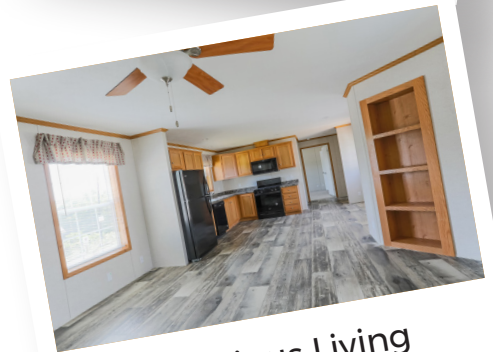

Spacious Living