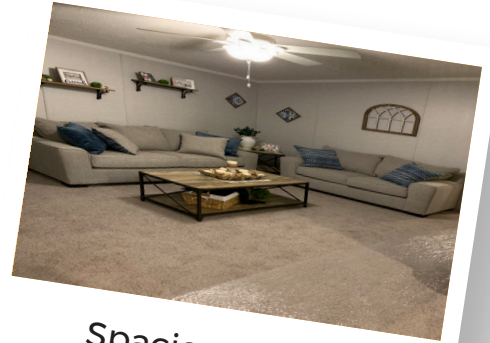

VALLEY STREAM

Mountain Top, PA

Live life to the fullest in a brand new home at an affordable price at our Valley Stream community! This wooded and peaceful manufactured home community has a full range of customizable amenities, giving you the luxury home you want at a price you can't beat. Choose from our 2 or 3 bedroom home models and customize the fixtures you want, including open floor plans, tons of storage space, and spa-like master bathrooms. With our brand new expansion opening, speak with us today about pre-construction promotional offers!

UMH Properties, Inc. has a program called "United Neighbors. The program encourages local neighborhood businesses to work together to better the community by using business to business referral. By participating in the "United Neighbors" program, Valley Stream will advertise your business to our residents each month in our community newsletter.

Step outside of your home and take advantage of our community amenities including:

- 24 Hour Maintenance Services
- On-Site Management
- Garbage Removal Included
- Self-Storage Units
- Bus shelter
- Pond

Spacious Living