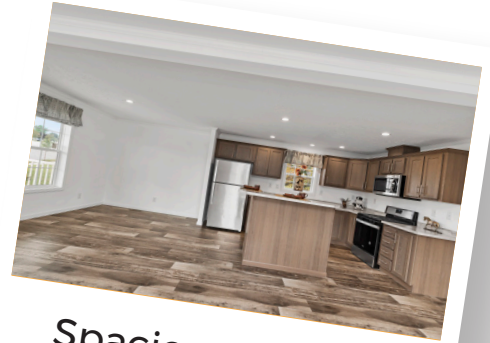

PINE MANOR

Carlisle, PA

Pine Ridge is located in Carlisle, PA, and is proud to be in the heart of a military community featuring active, veteran, and civilian services. History buffs can enjoy nearby museums and historic downtown Carlisle, with tons of options for restaurants and shopping. And if you need to get into the city, Pittsburgh, D.C. and Philadelphia are each only 2-3 hours away. Whether you're looking to rent or purchase your next home, we are the affordable solution to your housing needs. Contact us today!

UMH Properties, Inc. has a program called "United Neighbors. The program encourages local neighborhood businesses to work together to better the community by using business to business referral. By participating in the "United Neighbors" program, Pine Manor will advertise your business to our residents each month in our community newsletter.

Step outside of your home and take advantage of our community amenities including:

- 24 Hour Maintenance Services
- On-Site Management
- Self-Storage Units
- Garbage Removal Included
- Playground
- Community Center
- Pavilion

Spacious Homes