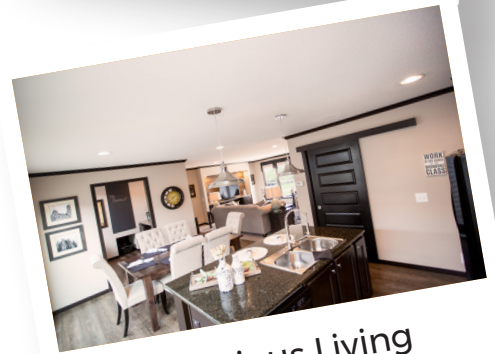

Spacious Living