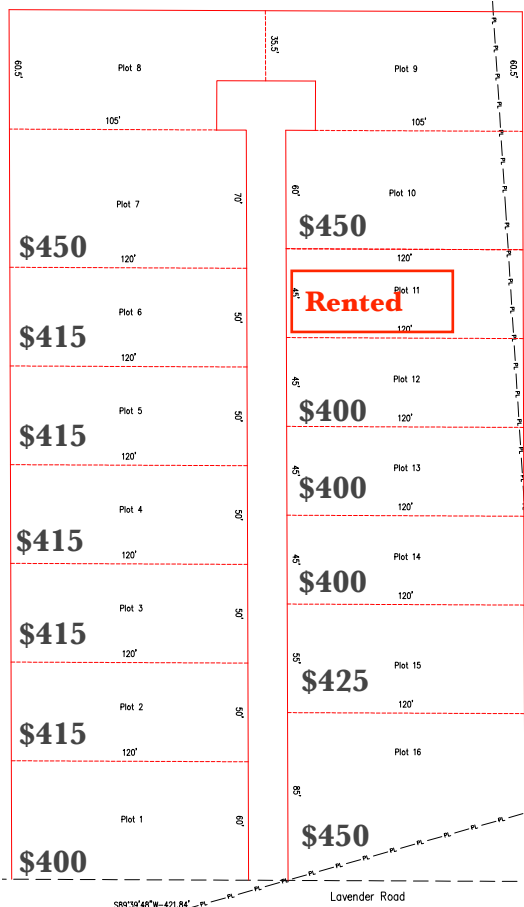

## MANUFACTURED HOME COMMUNITY

Location: 1003 Lavender Rd, Gilmer Tx 75644

**Looking for a place for your home, you found it! In Upshur County.**

**Lots for rent available call now (903) 946-0236**

**•Community WATER, ELECTRICITY, FIBER OPTIC AND SEPTIC are already on site for you to connect your Home.**

•Reserve your lot starting at \$400.00 monthly rent.

•Only 15 lots available.

•The community is conveniently located at 1/2 mile off of US HWY271 between Gilmer and Pittsburgh Texas on Lavender Road in Upshur County.